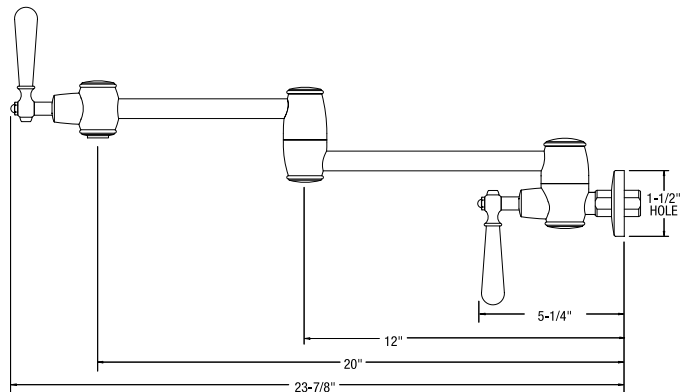

PRODUCT SPECIFICATION

Kitchen faucet to be wall-mounted pot filler with solid brass body, ceramic disc cartridge, and two quarter-turn shut-off valves. Faucet dimensions to be as follows: Overall length: 23-7/8". Kitchen faucet to be Blanco Pot Filler, Wall Mounted, Model 157-065-_____ in _____ finish.

- Polished Chrome 157-065-CR
- Stainless (Satin Nickel) 157-065-ST

MODEL 157-065

NOMINAL DIMENSIONS

| MODEL | OVERALL LENGTH |
|---------|----------------|
| 157-065 | 23-7/8 |

JOB INFORMATION

Job Name: _____