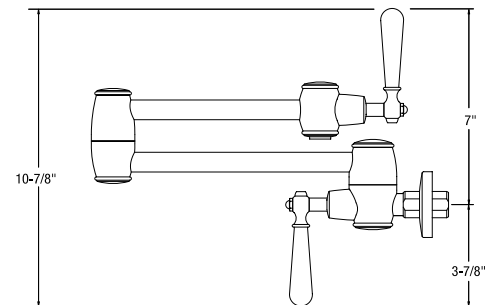

PRODUCT SPECIFICATION

Kitchen faucet to be wall-mounted pot filler with solid brass body, ceramic disc cartridge, and two quarter-turn shut-off valves. Faucet dimensions to be as follows: Overall length: 23-7/8". Kitchen faucet to be Blanco Pot Filler, Wall Mounted, Model 157-065-_____ in _____ finish.

- Polished Chrome 157-065-CR
- Stainless (Satin Nickel) 157-065-ST

MODEL 157-065

NOMINAL DIMENSIONS

| MODEL | OVERALL LENGTH |
|---------|----------------|
| 157-065 | 23-7/8 |

JOB INFORMATION

Job Name: _____