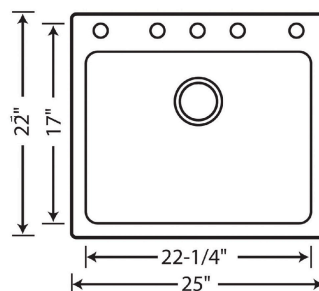

## Design and Planning Tips

- Min cabinet size: 27 in
- Bowl depth: 12 in ( 305.0 mm )

What is included:

Sink clips  
Installation instructions  
Cut-out template  
Limited Lifetime Warranty

Bowl Depth: 12"