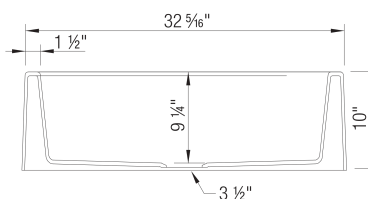

- Min cabinet size: 36 in
- Bowl depth: 9-1/4" in (235.0 mm)

What is included:
Installation instructions
Cabinet template
Limited Lifetime Warranty

Bowl Depth: 9-1/4"
Required outside cabinet: 36"
Front Apron Depth: 10"
Rim thickness: 1-1/2"
Base of sink is larger than the rim. Outside base measures 33" x 19"
Drain hole accept 3-1/2" U.S. drain fittings
53 lbs - Note: Cannot be shipped UPS
Codes/Standards: CSA B45.8-18/ IAPMO Z403-2018