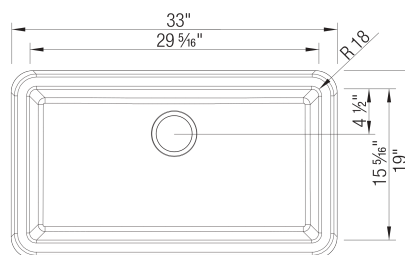

IKON 33 SILGRANIT

Design and Planning Tips

- Min cabinet size: 36 in
- Bowl depth: 9-1/4" in (235.0 mm)

What is included:
Installation instructions
Cabinet template
Limited Lifetime Warranty

Bowl Depth: 9-1/4"
Required outside cabinet: 36"
Front Apron Depth: 10"
Rim thickness: 1-1/2"
Base of sink is larger than the rim. Outside base measures 33" x 19"
Drain hole accept 3-1/2" U.S. drain fittings
53 lbs - Note: Cannot be shipped UPS
Codes/Standards: CSA B45.8-18/ IAPMO Z403-2018