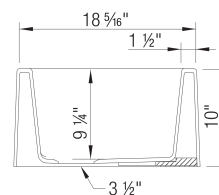

- Min cabinet size: 36 in
- Bowl depth: 9-1/4" in (235.0 mm)

What is included:
Installation instructions
Cabinet template
Limited Lifetime Warranty

Bowl Depth: 9-1/4"
Required outside cabinet: 36"
Front Apron Depth: 10"
Rim thickness: 1-1/2"
Base of sink is larger than the rim. Outside base measures 33" x 19"
Drain hole accept 3-1/2" U.S. drain fittings
53 lbs - Note: Cannot be shipped UPS
Codes/Standards: CSA B45.8-18/ IAPMO Z403-2018