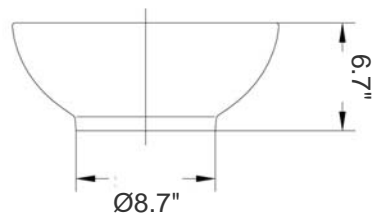

# Bowl

Model Ref. 10040

Material: Vitreous china

Color: White

Installation: Above-the-counter

Overall Dimensions: 16.1" Diameter x 6.7" H

Interior Dimensions: 15.5" Diameter x 5.5" H

Foot print: 8.7" Diameter

Drain hole: 1.75" Interior Diameter

Features: Overflow

Recommended accessory (not included): 2.5" Diameter drain i.e. Click-clack Drain Ref. 360551

All dimensions are nominal

BISSONNET

Tel. (610) 454-1295 · Fax (610) 454-9385 · info@bissonnet.net · www.bissonnet.net