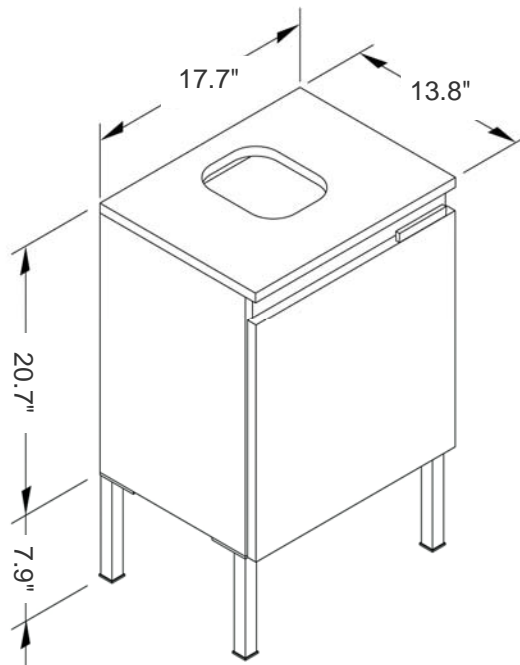

## Emma Basic

Freestanding Vanity unit with door and wooden top

Model Ref. 3814500

Material: Chipboard

Color/Finish: White, or White/ Bleached Oak (top and door front)

Features: One interior fixed shelf, polished chrome legs and door pull

Dimensions: 17.7" L x 13.8" W x 28.6" H

Shipping: Top & door ship as a kit. Vanity requires light assembly

Optional (sold separately):

Emma 42 counter-top ceramic Sink

Model Ref. 27085

Color: White

Dimensions: 16.5" L x 12.6" W x 4.9" H (height visible above countertop)

## Emma 42

Model Ref. 27085

Material: Vitreous china

Color: White

Overall Dimensions: 16.5" L x 12.6" W x 5.8" H

Interior Dimensions: 15.5" L x 8.5" W x 4" H

Foot print: 14.7" L x 11.2" W

Drain hole: 1.75" Interior Diameter