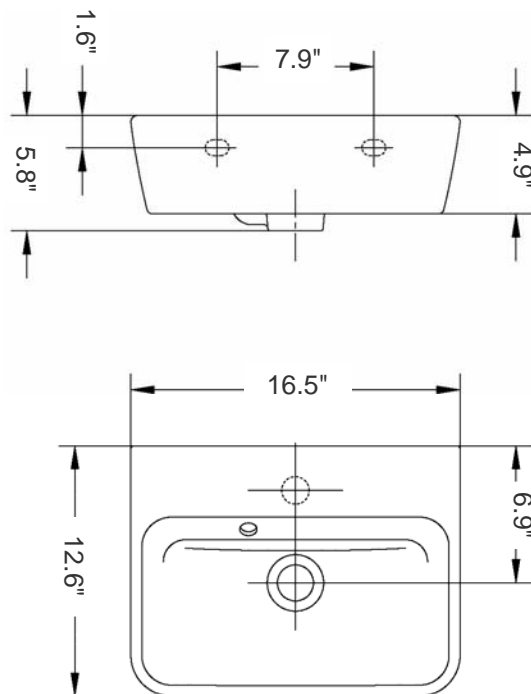

Dimensions: 17.7" L x 13.8" W x 28.6" H

Shipping: Top & door ship as a kit. Vanity requires light assembly

Optional (sold separately):

Emma 42 counter-top ceramic Sink

Model Ref. 27085

Color: White

Dimensions: 16.5" L x 12.6" W x 4.9" H (height visible above countertop)

## Emma 42

Model Ref. 27085

Material: Vitreous china

Color: White

Overall Dimensions: 16.5" L x 12.6" W x 5.8" H

Interior Dimensions: 15.5" L x 8.5" W x 4" H

Foot print: 14.7" L x 11.2" W

Drain hole: 1.75" Interior Diameter

Installation: Wall-mount and/or counter-top

Features: Overflow, and one pre-drilled faucet hole

Components included: wall mounting fixing bolts

Recommended accessory (not included): 2.5" Diameter drain i.e. Click-clack Drain Ref. 360551