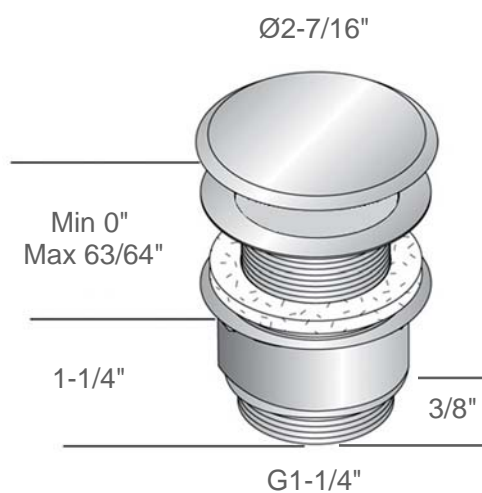

Clicker Drain

Description: Oversized click-clack drain without overflow

Model Ref. 300551

Material: Solid brass

Finish: Polished chrome

Features:

> Without overflow hole

> 1-1/4" Connection

> Made in Italy

All dimensions are nominal

BISSONNET

Tel. (610) 454-1295 · Fax (610) 454-9385 · info@bissonnet.net · www.bissonnet.net