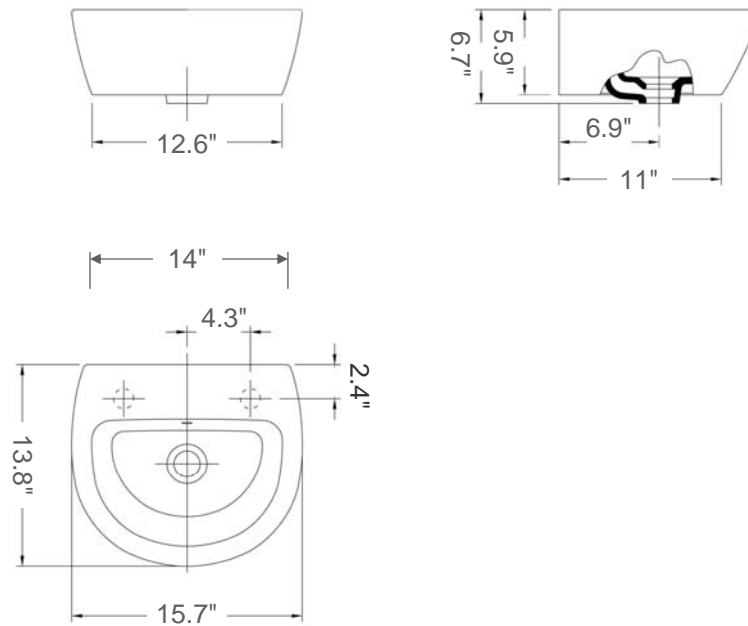

Jazz 40

Model Ref. 28050

Material: Vitreous china

Color: White

Installation: Wall-mount and/or counter-top

Overall Dimensions: 15.7" L x 13.8" W x 6.7" H

Interior Dimensions: 13.3" L x 8.4" W x 5" H

Faucet ledge: 4" W

Drain hole: 1.75" Interior Diameter

Features: Overflow, one right-hand faucet hole, and one embedded prepared to drill left-hand faucet hole to expand faucet options. Sink accepts two pillar taps

Components included: Wall mounting fixing bolts

Recommended accessory (not included): 2.5" Diameter drain i.e. Click-clack Drain Ref. 360551

All dimensions are nominal

BISSONNET

Tel. (610) 454-1295 · Fax (610) 454-9385 · info@bissonnet.net · www.bissonnet.net