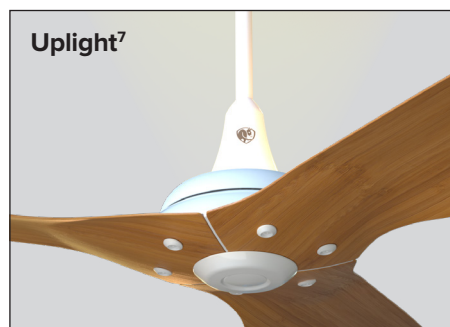

Compatible with universal mount only