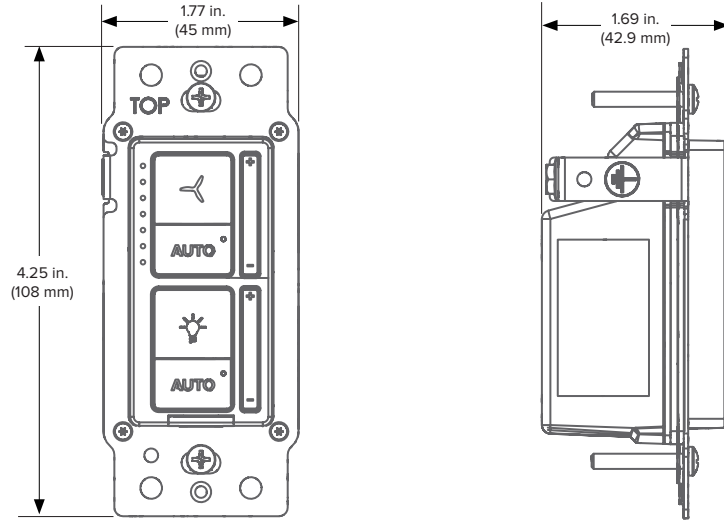

WALL CONTROL

SEAMLESS CONTROL THAT'S RIGHT ON YOUR LEVEL

Technical Specifications

Ordering Information	Compatibility	Construction	Operating Voltage	Watts	Controls	Installation
C-BTWC-03-04-00-US C-BTWC-03-04-00-AU	i6	Made from durable polycarbonate Backlight Illumination White finish	100–277 VAC, 1Φ, 50/60 Hz	< 0.2 W	Controls up to four fans Fan and light on/off Speed adjustment Light brightness adjustment	Installs to wall junction box using standard AC wiring Requires dedicated circuit