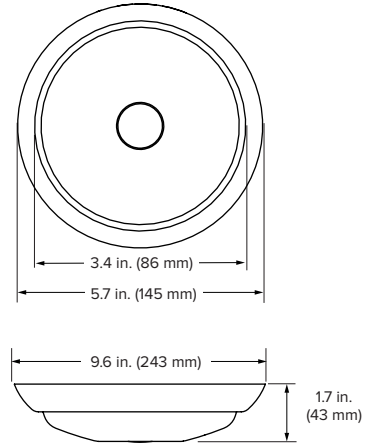

Technical Specifications

Operating Voltage	Operating Current	Nominal Input Power	Operating Temperature	Nominal Lumen Output	Color Rendering Index (CRI)	Corresponding Color Temperature (CCT)	Dimming Range
+24 VDC	1.1 A	26.1 W	32° to 104 °F (0° to 40 °C)	1,770 lm	93.3	2700–4000 K	1–100% (16 settings)

Construction and Controls

Lens color	Finishes	Settings	Controls¹	SenseME Technology²	Environment
Diffused clear Smoky	Light kit finish matches fan hardware finish	16 brightness settings	On/Off and digital dimmer Adjust settings using the remote control, Big Ass Fans mobile app, or voice control.	Set the light's schedule, enable motion sensing, and adjust other settings using the Big Ass Fans mobile app.	Damp-rated for indoor and covered outdoor use. Not suitable for salt air environments.