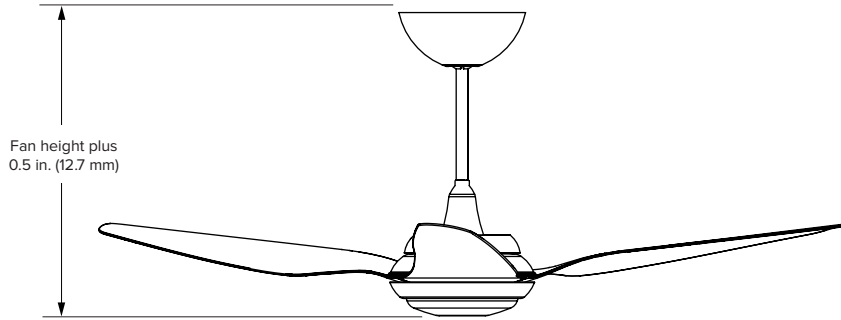

HAIKU LED DOWNLIGHT

BRIGHTER, SMARTER, AND BUILT TO LAST

The Haiku Fan Light Kit adds 0.5 in. (12.7 mm) to the total fan height. See the Haiku fan spec sheet for exact fan heights, which depend on the fan's mount, diameter, and other factors.