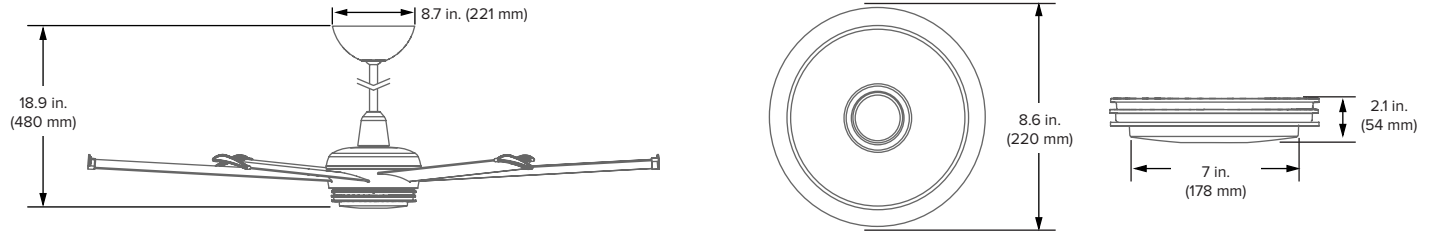

es6 LED LIGHT

NEXT-LEVEL BRIGHTNESS AND CONTROL

Pictured with 7 in. (178 mm) downrod