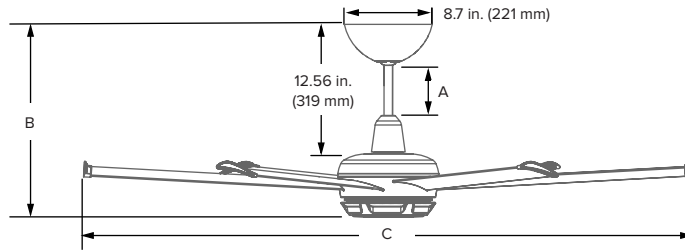

CONTEMPORARY STYLE, COMMANDING PERFORMANCE

Pictured with 7 in. (178 mm) downrod⁵

Downrod Lengths					
Downrod (A)	7 in. (178 mm)	20 in. (508 mm)	32 in. (813 mm)	48 in. (1219 mm)	60 in. (1524 mm)
Fan Height (B)	18.9 in. (480 mm)	31.9 in. (810 mm)	43.9 in. (1115 mm)	60 in. (1521 mm)	72 in. (1826 mm)
Ceiling Height	9–11 ft (2.7–3.4 m)	11–13 ft (3.4–3.9 m)	13–14 ft (3.9–4.3 m)	14–16 ft (4.3–4.9 m)	16–18 ft (4.9–5.5 m)

Technical Specifications										
Diameter (C)	CFM	Efficiency (CFM/W)	Max Watts	Max Speed	Input Power	Weight¹	Light Kit	Chromatic Uplight™	Environment²	Sound Level³
60 in. (152 cm)	7,880	362	21.8	144 RPM	100–277 VAC, 50/60 Hz, 1 Φ	25 lb (11.3 kg)	1,770 lm 72.6 lm/W	1,984 lm 94.8 lm/W	Indoor Covered outdoor (inland)	<35 dba at max speed
72 in. (183 cm)	9,959	420	23.7	115 RPM		27 lb (12.1 kg)				
84 in. (213 cm)	10,121	429	23.6	85 RPM		29 lb (13.2 kg)				

Construction Features							
Airfoils	Motor and Hub	Controls	Onboard Sensor	Integrations⁴	Mounting	Accessories	
Made from aircraft-grade aluminum Tilted blade profile for maximum coverage area	High-efficiency, brushless DC/EC motor	Handheld remote Mobile app Voice control	Motion sensor	Voice control with Google Assistant or Amazon Alexa	Flat or sloped ceilings 9 ft (2.7 m) or taller Maximum slope: 34°	LED light Kit Chromatic Uplight	

Ordering Information				
Diameter	Finish	Downrod⁵	LED Light	0–10 V
MK-ES62-052306: 60 in. (152 cm) MK-ES62-062306: 72 in. (183 cm) MK-ES62-072306: 84 in. (213 cm)	A786: Black A787: White	107: 7 in. (152 mm) 120: 20 in. (305 mm) 132: 32 in. (610 mm) 100: 48, 60 in. (1219, 1524 mm)	Blank: No LED Light S2: LED Light S80: Chromatic Uplight S81: Chromatic Uplight with UV-C	Blank: No 0–10 V V54: 0–10 V