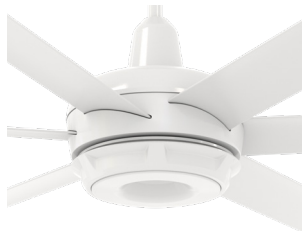

Finish Options

White