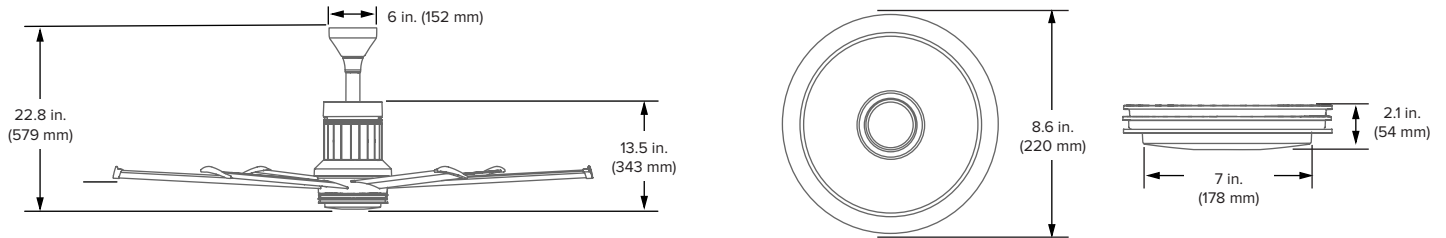

i6 LED LIGHT KIT

NEXT-LEVEL BRIGHTNESS, COLOR RANGE, AND AUTOMATED CONTROL

Technical Specifications

Operating Voltage	Operating Current	Nominal Input Power	Operating Temperature	Nominal Lumen Output	Efficacy	Color Rendering Index (CRI)	Corresponding Color Temperature (CCT)	Dimming Range
+24 VDC	1.1 A	25.5 W	0° to 105°F (0° to 40°C)	1,770 lm	72.6 lumens/watt	93.3	2200–6500 K	1% to 100%

Construction and Controls

Heat Sink	Lens	Installation	Environment	Controls¹	Settings
Cast aluminum	Diffused translucent lens Made from durable polycarbonate	Twist-lock quick connect for seamless integration	Indoor and covered outdoor use	Handheld remote i6 by BAF mobile app Voice control 0–10 V Motion Sensing	16 brightness settings Dim to warm Five color temperature settings (2200–6500 K)