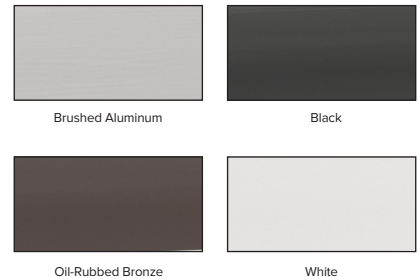

Finish Options²

USA
BIGASSFANS.COM
877-244-3267

CANADA
BIGASSFANS.COM
844-924-4277

AUSTRALIA
BIGASSFANS.COM/AU
1300 244 277

SINGAPORE
BIGASSFANS.COM/SG
65 6709 8500

MALAYSIA
BIGASSFANS.COM/SG
603 5565 0888