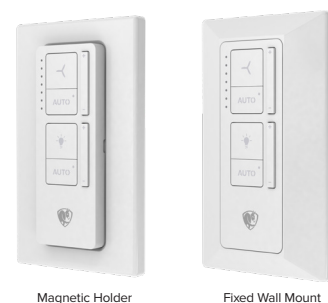

Remote

Magnetic Holder

USA
BIGASSFANS.COM
877-244-3267

CANADA
BIGASSFANS.COM
844-924-4277

AUSTRALIA
BIGASSFANS.COM/AU
1300 244 277

SINGAPORE
BIGASSFANS.COM/SG
65 6709 8500

MALAYSIA
BIGASSFANS.COM/SG
603 5565 0888