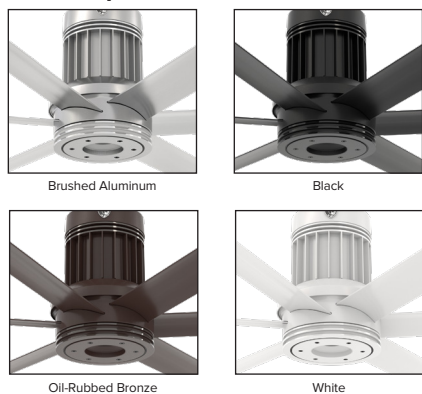

Finish Options