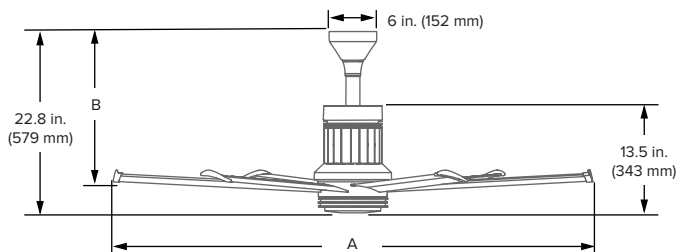

i6

INSPIRED BY INDUSTRY, BUILT FOR COMFORT.

Pictured with 6 in. (152 mm) downrod and light kit