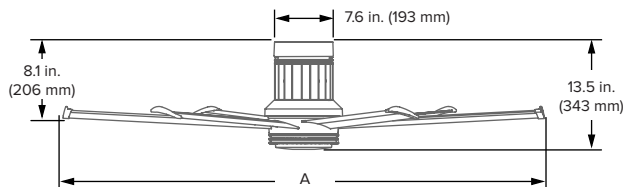

Pictured with flush mount and light kit

Technical Specifications

Diameter (A)	Environment	CFM	Efficiency (CFM/W)	Max Watts	Max Speed	Light Kit	Input Power	Weight¹	Winglet to Ceiling (B)	Light Kit Height
60 in. (1.5 m)	Indoor	9,676	260	35.4 W	171 RPM	1,770 lm 72.6 lm/W	100–277 VAC, 50/60 Hz, 1 Φ	34 lb (15.4 kg)	17.4 in. (442 mm)	0.7 in (18 mm)
	Outdoor	9,746	257	36.1 W						
72 in. (1.8 m)	Indoor	13,598	312	41.6 W	140 RPM					
	Outdoor	13,969	318	42.2 W						
84 in. (2.1 m)	Indoor	15,576	370	40.2 W	110 RPM					
	Outdoor	15,814	369	41 W						

Construction Features

Airfoils	Motor and Hub	Remote	Onboard Sensors	Integrations²	Mounting³	Accessories
Made from aircraft-grade aluminum Tilted blade profile for optimum airflow spread	24 V DC motor and power supply housed in a three-piece cast aluminum hub with integrated airfoil retention system	“Point-anywhere” pairing Integrated speed indicators Mount fixed to wall or with magnetic holder	Temperature, humidity, and motion sensors enable SenseME Technology	Voice control with Google Assistant or Amazon Alexa Works with home automation systems	Flat or sloped ceilings 8 ft (2.4 m) or taller Maximum slope: 36°	LED Light Kit 0–10 V module Optional downrod lengths available for ceilings over 14 ft (4.3 m)

Ordering Information

Diameter	Environment	Mount⁴	Finish	Downrod⁴	LED Light	0–10 V
MK-I61-05: 60 in. (1.5 m) MK-I61-06: 72 in. (1.8 m) MK-I61-07: 84 in. (2.1 m)	18: Indoor 19: Outdoor	00: Flush 06: Standard	A727: Brushed Aluminum A728: Black A729: White A730: Oil-Rubbed Bronze	Blank: Flush I06: 6 in. (152 mm) I12: 12 in. (305 mm) I24: 24 in. (610 mm) I00: 36, 48, 60 in. (914, 1219, 1524 mm)	Blank: No LED Light S2: LED Light	Blank: No 0–10 V V54: 0–10 V

¹ Weight does not include mount or downrod.