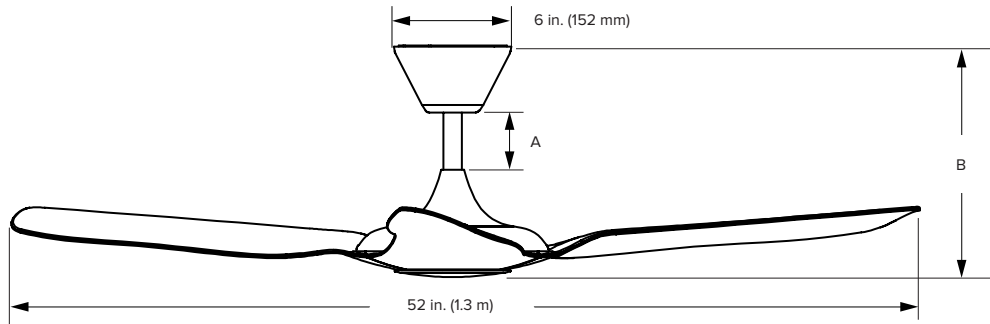

HAIKU L

WITH IMPRESSIVE AIRFLOW AND A CLEAN AESTHETIC, HAIKU L BRINGS COMFORT AND ELEGANCE WITHIN REACH.