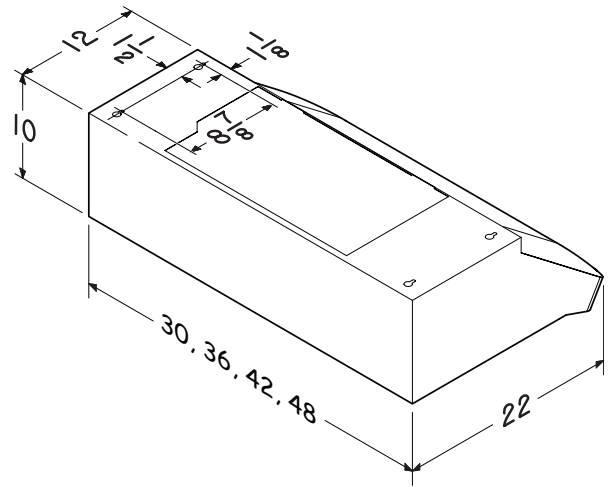

SPECIFICATION:

- 120 VAC, 60 Hz,
- 0.8 Amps without blower (30" & 36" widths)
- 1.7 Amps without blower (42" & 48" widths)

UP27M Series Hood