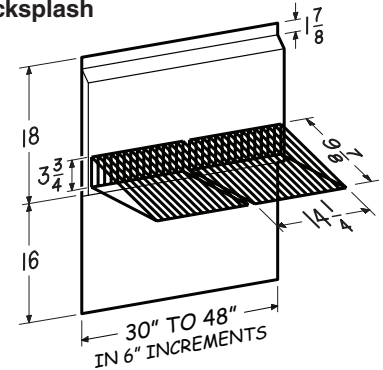

RMP Series Backsplash (Optional)