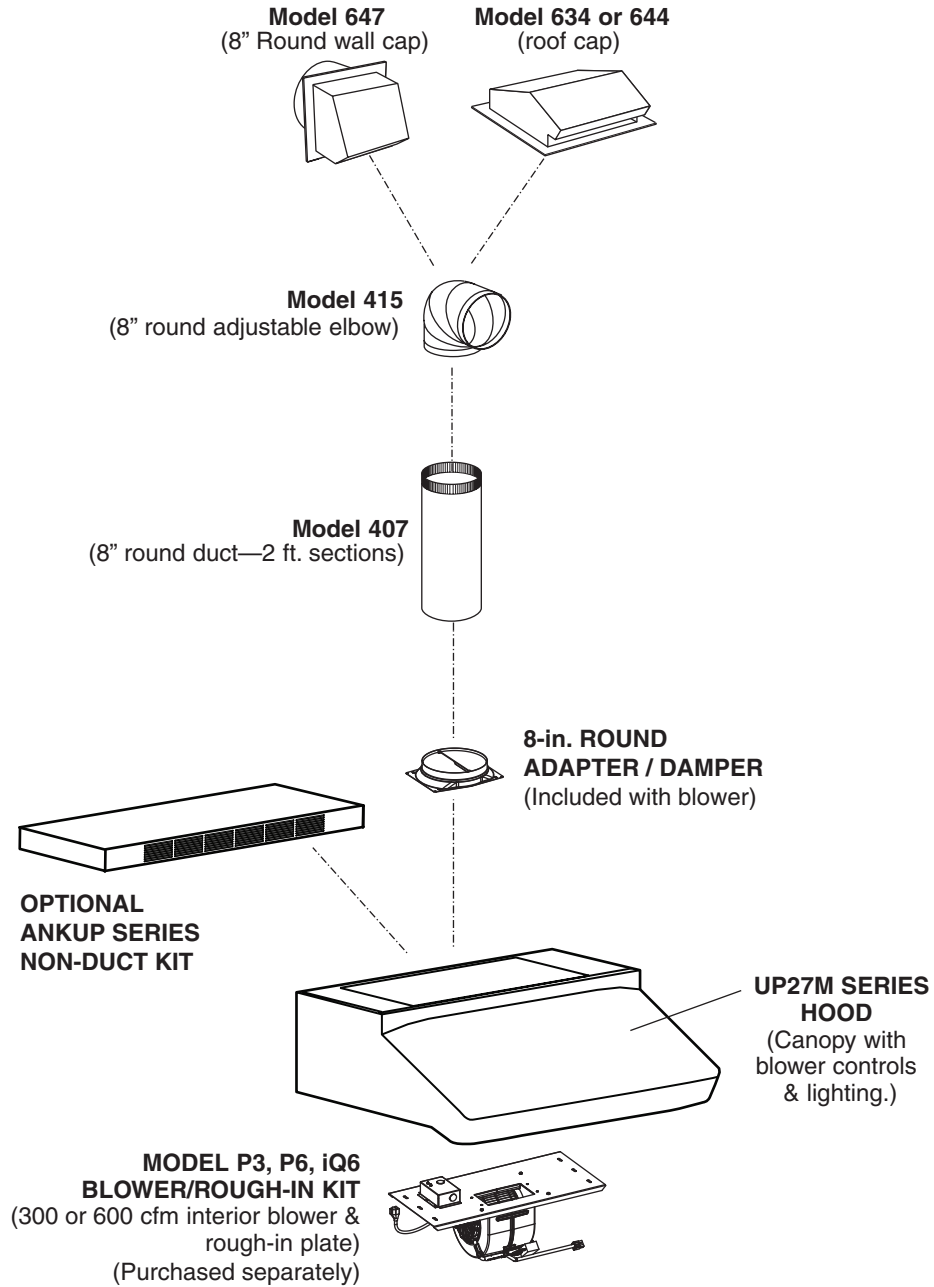

UP27M SERIES RANGE HOOD SYSTEM - Interior Blowers -