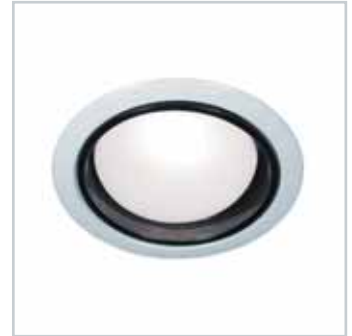

RECESSED FIXTURE

Series 400

400-R30

CARACTERISTICS

For interior & exterior (soffit) applications

FINISH

White - Black baffle

OTHER FINISHES AVAILABLE

White - White baffle

BULB

Incandescent

BR30, 75W

Not included

INSTALLATION

Min. clearance above ceiling space: 5 3/4"

For ceiling thickness: 0"- 1"

BR30
75 W