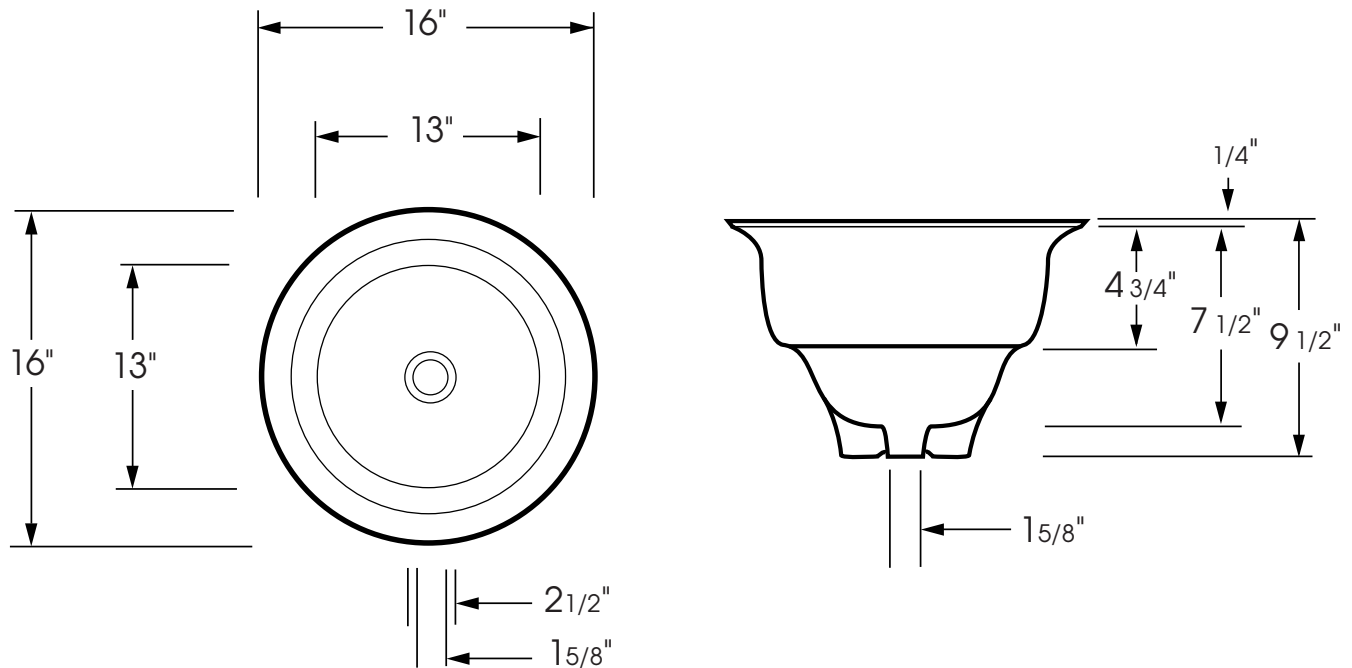

**CLARITA
IN PORCELAIN**

CLARITA

DIMENSIONS:
 Outside: 16" Dia. by 9 1/2"
 Inside: 13" Dia. by 7 3/4"

IMPORTANT:
 These basins are hand
 crafted. We recommend
 you wait for basin before
 making your counter top
 cut-out. All dimensions are
 approximate.