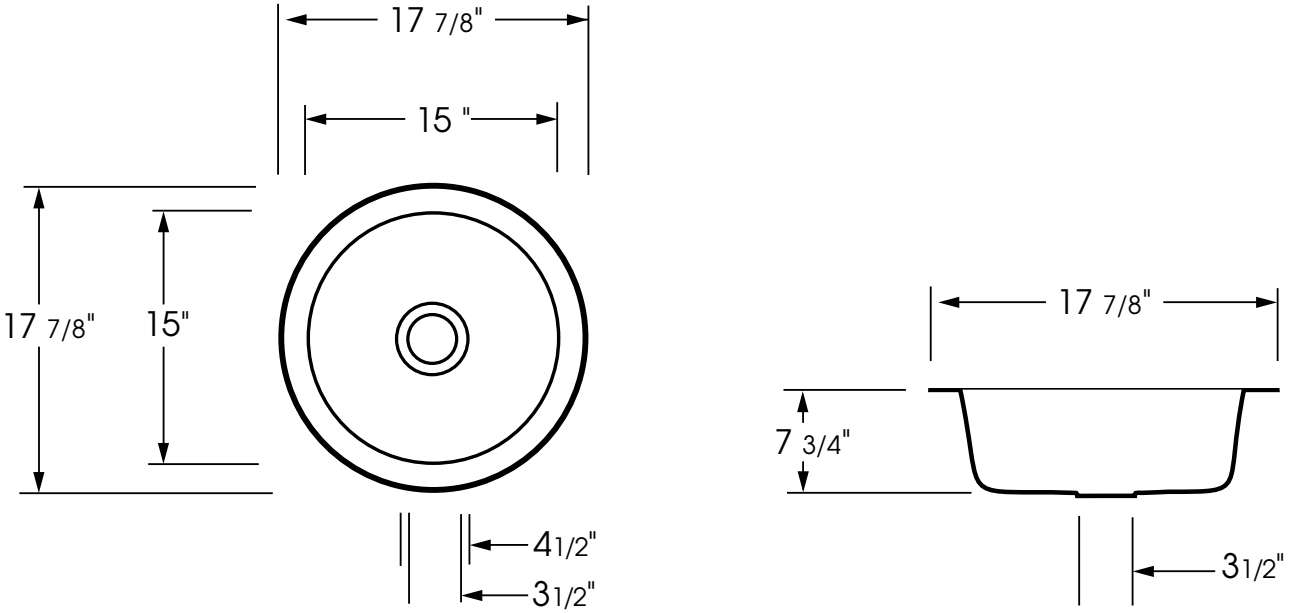

**CABO HAMMERTONE
IN ALEGRE**

**CABO HAMMERTONE
IN ALEGRE**

DIMENSIONS

Outside: 17 7/8" by 17 7/8"
 Inside: 15" by 15"
 Inside Depth: 7 3/4"

IMPORTANT:

These basins are hand crafted.
 We recommend you wait for
 basin before making your
 counter top cut-out. All
 dimensions are approximate.