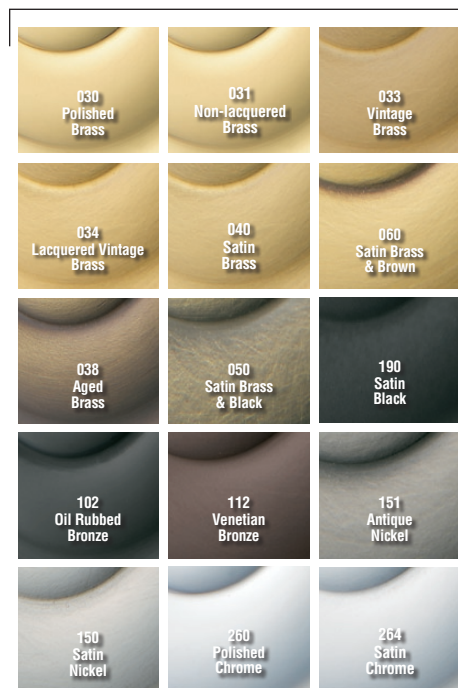

## K002 ESTATE KNOB

### TIER 1 FINISHES