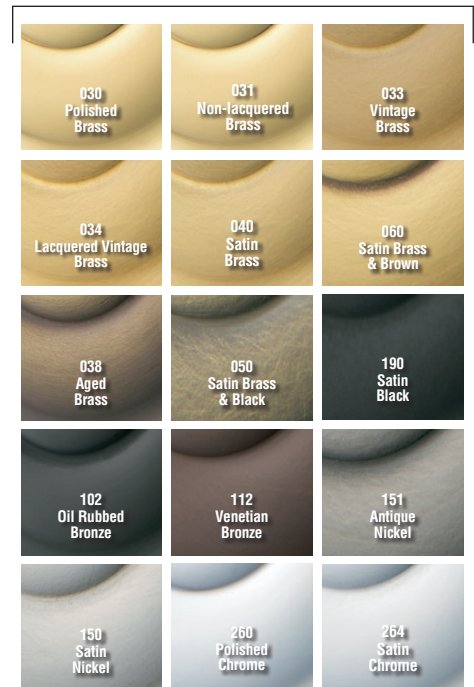

BALDWIN®

5011

ESTATE KNOB

SPECIFICATIONS

- > Certified by Underwriters Laboratories (UL) for use on fire doors up to three-hour rating
- > U L10C / UBC 7-2 (1997) Positive Pressure Rated, UL10B Pressure Rated
- > Material: Solid Brass

SHOWN WITH ROSE 5058

TIER 1 FINISHES

TIER 2 FINISHES