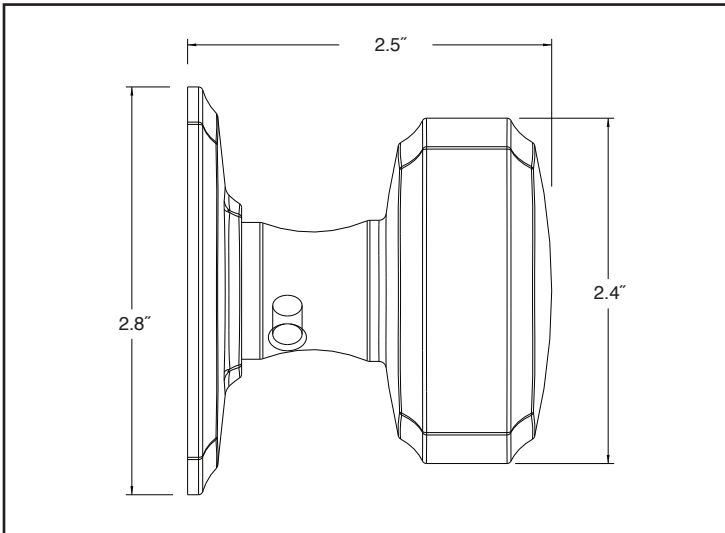

BALDWIN®

5011

ESTATE KNOB

SPECIFICATIONS

- > Certified by Underwriters Laboratories (UL) for use on fire doors up to three-hour rating
- > U L10C / UBC 7-2 (1997) Positive Pressure Rated, UL10B Pressure Rated
- > Material: Solid Brass

SHOWN WITH ROSE 5058

TIER 1 FINISHES

TIER 2 FINISHES