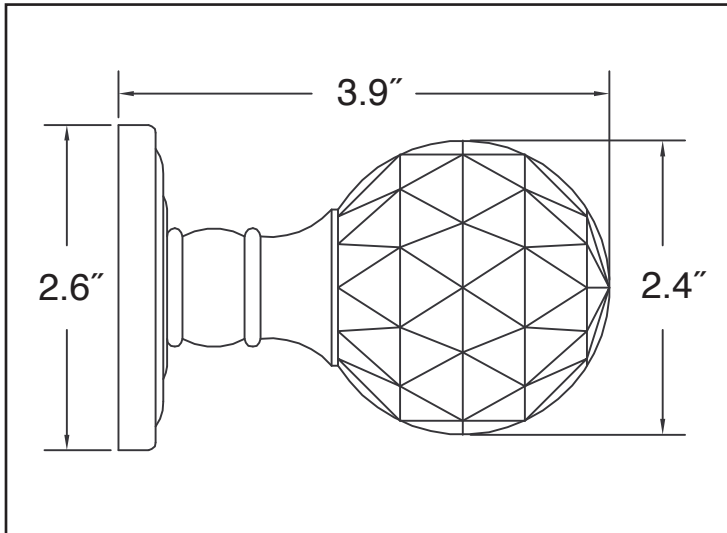

BALDWIN®

5009

ESTATE KNOB

SPECIFICATIONS

- > Certified by Underwriters Laboratories (UL) for use on fire doors up to three-hour rating
- > U L10C / UBC 7-2 (1997) Positive Pressure Rated, UL10B Pressure Rated
- > Material: Solid Brass

SHOWN WITH ROSE 5048

TIER 1 FINISHES