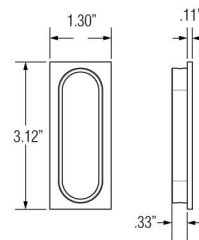

WINDOW HARDWARE

BR7013

Flush Pull

9BR7013-001 Venetian Bronze 112

9BR7013-002 Satin Nickel 150

9BR7013-003 Polished Chrome 260

9BR7013-004 Polished Brass 003

9BR7013-005 Matte Antique Nickel 152

9BR7013-006 Matte Brass & Black 049

- Brass construction
- For use on large or heavy sliding doors and panels
- Available as a complete set with mounting hardware and installation instructions