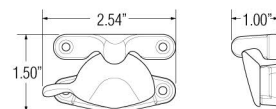

9BR7014-001 Venetian Bronze 112

9BR7014-002 Satin Nickel 150

9BR7014-003 Polished Chrome 260

9BR7014-004 Polished Brass 003

9BR7014-005 Matte Antique Nickel 152

9BR7014-006 Matte Brass & Black 049

- Solid brass construction
- Secures and helps prevent air movement around double hung windows
- Available as a complete set with mounting hardware