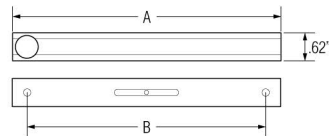

- Solid brass construction
- Ideal for securing doors, casement windows, cabinets and drawers
- Furnished with both universal and mortise strikes
- Solid brass mounting screws are concealed
- Features .69" extension bolt throw and .67" knob projection from door