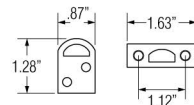

Item

Part Number

Specifications

Dimensions

DOOR ACCESSORIES

BR7021

Surface Bolt 6"

9BR7021-001 Venetian Bronze 112

9BR7021-002 Satin Nickel 150

9BR7021-003 Polished Chrome 260

9BR7021-004 Polished Brass 003

9BR7021-005 Matte Antique Nickel 152

9BR7021-006 Matte Brass & Black 049

- Solid brass construction
- Ideal for securing doors, casement windows, cabinets and drawers
- Furnished with both universal and mortise strikes
- Solid brass mounting screws are concealed
- Features .69" extension bolt throw and .67" knob projection from door

BR7022

Surface Bolt 4"

9BR7022-001 Venetian Bronze 112

9BR7022-002 Satin Nickel 150

9BR7022-003 Polished Chrome 260

9BR7022-004 Polished Brass 003

9BR7022-005 Matte Antique Nickel 152

9BR7022-006 Matte Brass & Black 049

WINDOW HARDWARE

BR7013

Flush Pull

9BR7013-001 Venetian Bronze 112

9BR7013-002 Satin Nickel 150

9BR7013-003 Polished Chrome 260

9BR7013-004 Polished Brass 003

9BR7013-005 Matte Antique Nickel 152

9BR7013-006 Matte Brass & Black 049

- Brass construction
- For use on large or heavy sliding doors and panels
- Available as a complete set with mounting hardware and installation instructions

BR7014

Sash Lock

9BR7014-001 Venetian Bronze 112

9BR7014-002 Satin Nickel 150

9BR7014-003 Polished Chrome 260

9BR7014-004 Polished Brass 003

9BR7014-005 Matte Antique Nickel 152

9BR7014-006 Matte Brass & Black 049

- Solid brass construction
- Secures and helps prevent air movement around double hung windows
- Available as a complete set with mounting hardware

BR7019

Sash Lift

9BR7019-001 Venetian Bronze 112

9BR7019-002 Satin Nickel 150

9BR7019-003 Polished Chrome 260

9BR7019-004 Polished Brass 003

9BR7019-005 Matte Antique Nickel 152

9BR7019-006 Matte Brass & Black 049