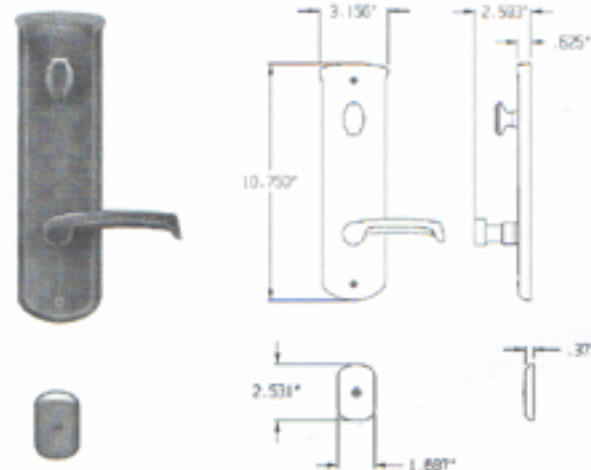

Images® Emergency Exit Locksets

TAHOE® / KNOB No. 5340

Outside

Inside

5340.XXX.ENTR

Tahoe Single Cylinder Handle Set with Interior Knob - full escutcheon Egress type, fits active door, adjustable backset latch and deadbolt 2-3/8" or 2-3/4"

6.76 lbs.

5340.XXX.FD

Tahoe Full Dummy Set with Interior Knob - full escutcheon, fits inactive door only

5.10 lbs.

NOTE: No. 5420 Tahoe Knob supplied with each set

Contractor Package: When ordering, prefix product number with the number "8." Ex: 85340.003.ENTR.

Visual Package: When ordering, use product numbers listed above.

TAHOE® / LEVER No. 5340

Outside

Inside

5340.XXX.LHRH

Tahoe Single Cylinder Handle Set with Interior Lever - full escutcheon Egress type, fits left and right hand active door, adjustable backset latch and deadbolt 2-3/8" or 2-3/4"

7.76 lbs.

5340.XXX.LRFD

Tahoe Full Dummy Set with Interior Lever - full escutcheon, fits left and right hand inactive door only

6.10 lbs.

NOTE: (1) Left hand and (1) Right hand No. 5465 Tahoe Lever supplied with each set.