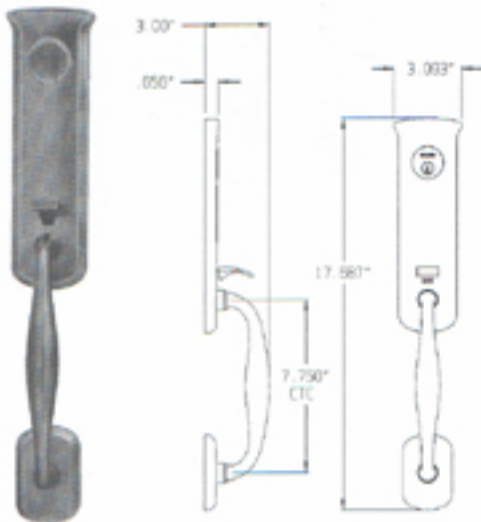

Images® Emergency Exit Locksets

TAHOE® / KNOB No. 5340

Outside

Inside

5340.XXX.ENTR

Tahoe Single Cylinder Handle Set with Interior Knob - full escutcheon Egress type, fits active door, adjustable backset latch and deadbolt 2-3/8" or 2-3/4"

6.76 lbs.

5340.XXX.FD

Tahoe Full Dummy Set with Interior Knob - full escutcheon, fits inactive door only

5.10 lbs.

NOTE: No. 5420 Tahoe Knob supplied with each set

Contractor Package: When ordering, prefix product number with the number "8." Ex: 85340.003.ENTR.

Visual Package: When ordering, use product numbers listed above.

TAHOE® / LEVER No. 5340

Outside

Inside

5340.XXX.LHRH

Tahoe Single Cylinder Handle Set with Interior Lever - full escutcheon Egress type, fits left and right hand active door, adjustable backset latch and deadbolt 2-3/8" or 2-3/4"

7.76 lbs.

5340.XXX.LRFD

Tahoe Full Dummy Set with Interior Lever - full escutcheon, fits left and right hand inactive door only

6.10 lbs.

NOTE: (1) Left hand and (1) Right hand No. 5465 Tahoe Lever supplied with each set.