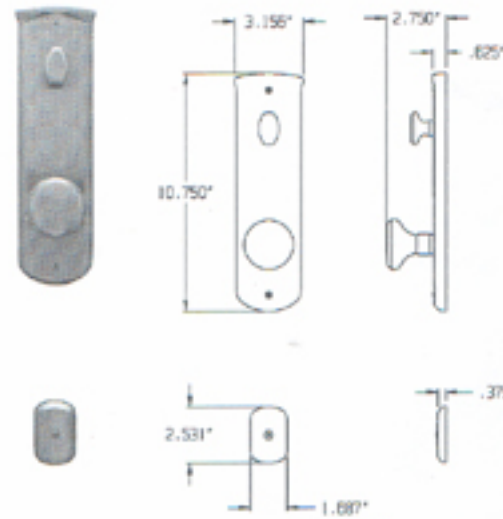

Images® Emergency Exit Locksets

TAHOE® / KNOB No. 5340

Outside

Inside

5340.XXX.ENTR

Tahoe Single Cylinder Handle Set with Interior Knob - full escutcheon Egress type, fits active door, adjustable backset latch and deadbolt 2-3/8" or 2-3/4"

6.76 lbs.

5340.XXX.FD

Tahoe Full Dummy Set with Interior Knob - full escutcheon, fits inactive door only

5.10 lbs.

NOTE: No. 5420 Tahoe Knob supplied with each set

Contractor Package: When ordering, prefix product number with the number "8." Ex: 85340.003.ENTR.

Visual Package: When ordering, use product numbers listed above.

TAHOE® / LEVER No. 5340

Outside

Inside

5340.XXX.LHRH

Tahoe Single Cylinder Handle Set with Interior Lever - full escutcheon Egress type, fits left and right hand active door, adjustable backset latch and deadbolt 2-3/8" or 2-3/4"

7.76 lbs.

5340.XXX.LRFD

Tahoe Full Dummy Set with Interior Lever - full escutcheon, fits left and right hand inactive door only

6.10 lbs.

NOTE: (1) Left hand and (1) Right hand No. 5465 Tahoe Lever supplied with each set.