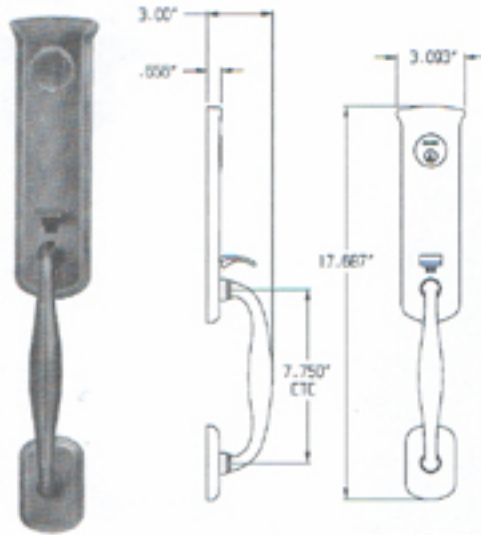

Images® Emergency Exit Locksets

TAHOE® / KNOB No. 5340

Outside

Inside

5340.XXX.ENTR

Tahoe Single Cylinder Handle Set with Interior Knob - full escutcheon Egress type, fits active door, adjustable backset latch and deadbolt 2-3/8" or 2-3/4"

6.76 lbs.

5340.XXX.FD

Tahoe Full Dummy Set with Interior Knob - full escutcheon, fits inactive door only

5.10 lbs.

NOTE: No. 5420 Tahoe Knob supplied with each set

Contractor Package: When ordering, prefix product number with the number "8." Ex: 85340.003.ENTR.

Visual Package: When ordering, use product numbers listed above.

TAHOE® / LEVER No. 5340

Outside

Inside

5340.XXX.LHRH

Tahoe Single Cylinder Handle Set with Interior Lever - full escutcheon Egress type, fits left and right hand active door, adjustable backset latch and deadbolt 2-3/8" or 2-3/4"

7.76 lbs.

5340.XXX.LRFD

Tahoe Full Dummy Set with Interior Lever - full escutcheon, fits left and right hand inactive door only

6.10 lbs.

NOTE: (1) Left hand and (1) Right hand No. 5465 Tahoe Lever supplied with each set.