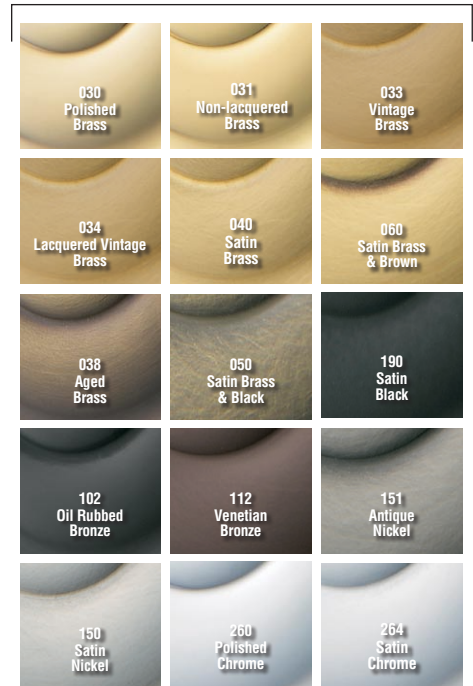

BALDWIN®

R002 ESTATE ROSES

SPECIFICATIONS

> Material: Solid Forged Brass

TIER 1 FINISHES

TIER 2 FINISHES