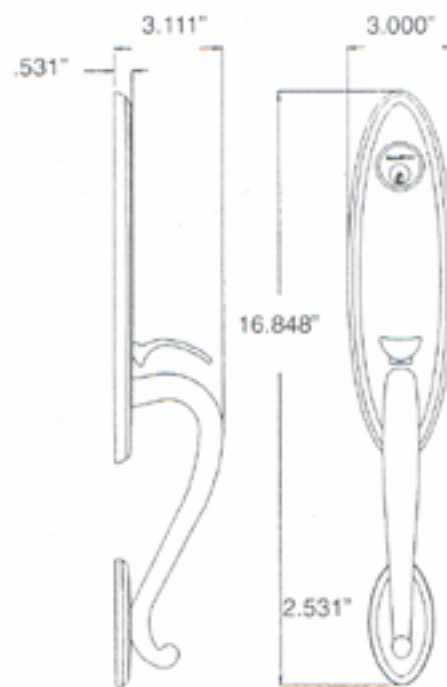

Images® Escutcheon Trim Locksets

BUCKINGHAM™

No. 5380

CONCEALS
CYLINDRICAL
CUT-OUTS

SAW - PROOF
INSERT
1" THROW

Outside

Inside

5380-XXX-ENTR
5380-XXX-DBLC
5380-XXX-FD

Single Cylinder Entrance Set - adjustable backset latch and deadbolt 2-3/8" & 2-3/4"
Double Cylinder Entrance Set - adjustable backset latch and deadbolt 2-3/8" & 2-3/4"
Full Dummy Set

6.76 lbs.
6.98 lbs.
5.10 lbs.

NOTE: No. 5405 Knob supplied with each set

Contractor Package: When ordering, prefix product number with the number "8." Ex: 85300-003-ENTR.

Visual Package: When ordering, use product numbers listed above.