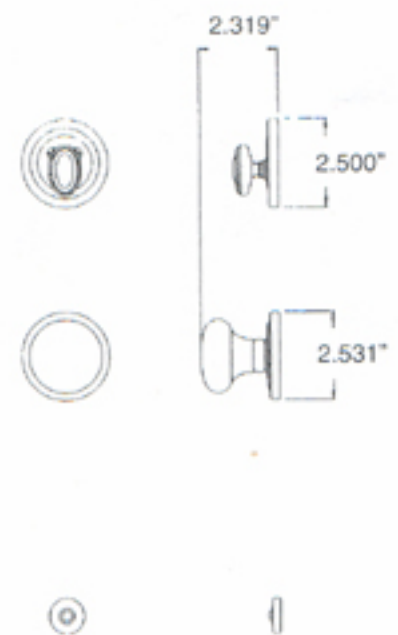

Images® Escutcheon Trim Locksets

BUCKINGHAM™

No. 5380

CONCEALS
CYLINDRICAL
CUT-OUTS

SAW - PROOF
INSERT
1" THROW

Outside

Inside

5380-XXX-ENTR
5380-XXX-DBLC
5380-XXX-FD

Single Cylinder Entrance Set - adjustable backset latch and deadbolt 2-3/8" & 2-3/4"
Double Cylinder Entrance Set - adjustable backset latch and deadbolt 2-3/8" & 2-3/4"
Full Dummy Set

6.76 lbs.
6.98 lbs.
5.10 lbs.

NOTE: No. 5405 Knob supplied with each set

Contractor Package: When ordering, prefix product number with the number "8." Ex: 85300-003-ENTR.

Visual Package: When ordering, use product numbers listed above.