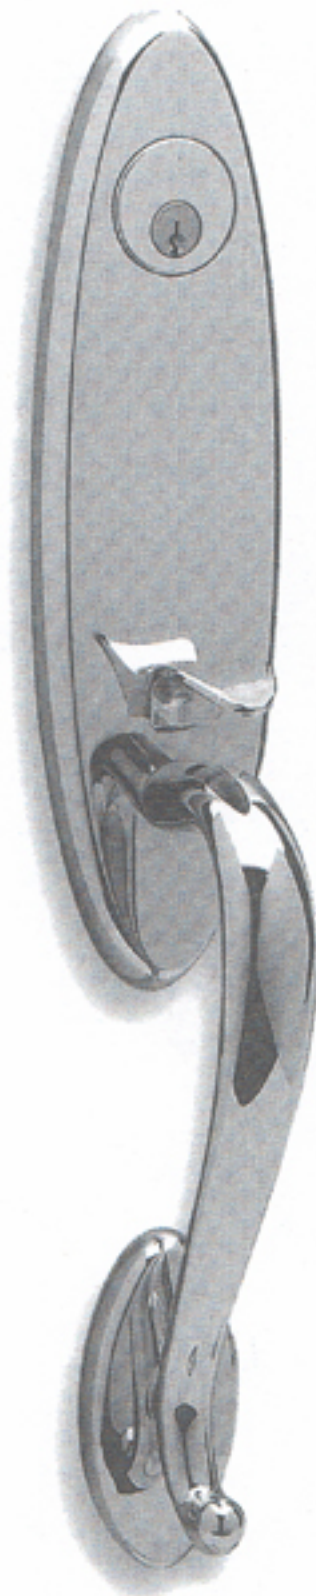

Images® Escutcheon Trim Locksets

BUCKINGHAM™

No. 5380

CONCEALS
CYLINDRICAL
CUT-OUTS

SAW - PROOF
INSERT
1" THROW

Outside

Inside

5380-XXX-ENTR
5380-XXX-DBLC
5380-XXX-FD

Single Cylinder Entrance Set - adjustable backset latch and deadbolt 2-3/8" & 2-3/4"
Double Cylinder Entrance Set - adjustable backset latch and deadbolt 2-3/8" & 2-3/4"
Full Dummy Set

6.76 lbs.
6.98 lbs.
5.10 lbs.

NOTE: No. 5405 Knob supplied with each set

Contractor Package: When ordering, prefix product number with the number "8." Ex: 85300-003-ENTR.

Visual Package: When ordering, use product numbers listed above.