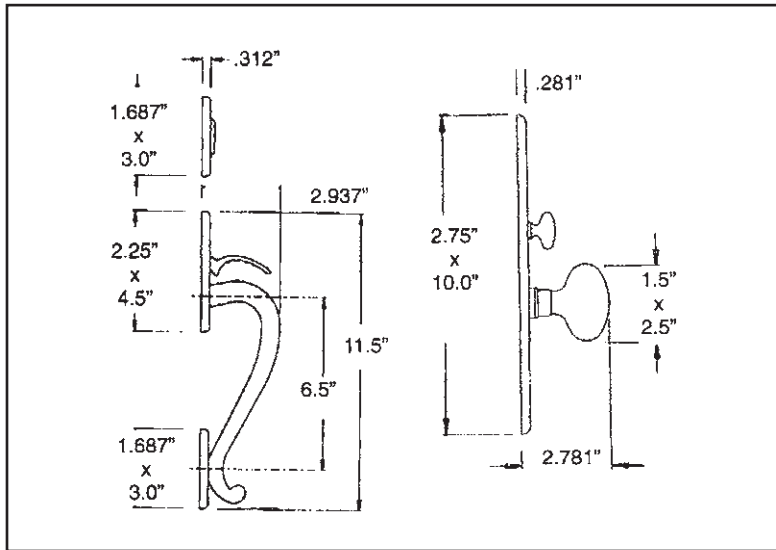

BALDWIN®

6560 - LEXINGTON ESTATE HANDLESET

SPECIFICATIONS

- > Certified by Underwriters Laboratories (UL) for use on fire doors up to three-hour rating
- > U L10C / UBC 7-2 (1997) Positive Pressure Rated, UL10B Pressure Rated
- > Material: Solid Forged Brass

SHOWN WITH KNOB 5025

TIER 1 FINISHES

TIER 2 FINISHES