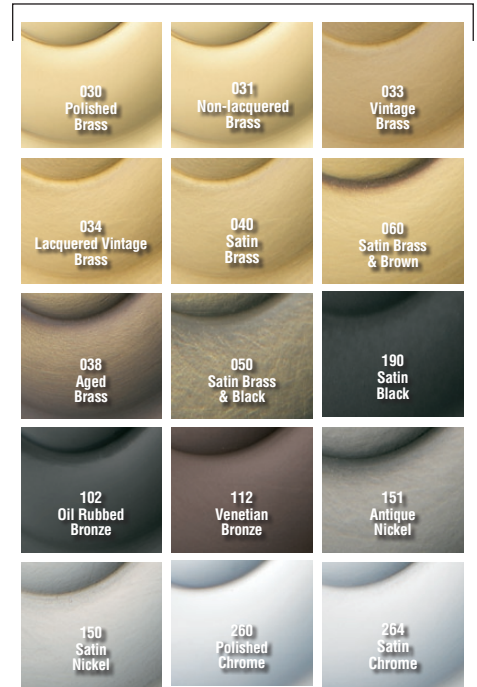

BALDWIN®

6560 - LEXINGTON ESTATE HANDLESET

SPECIFICATIONS

- > Certified by Underwriters Laboratories (UL) for use on fire doors up to three-hour rating
- > U L10C / UBC 7-2 (1997) Positive Pressure Rated, UL10B Pressure Rated
- > Material: Solid Forged Brass

SHOWN WITH KNOB 5025

TIER 1 FINISHES

TIER 2 FINISHES