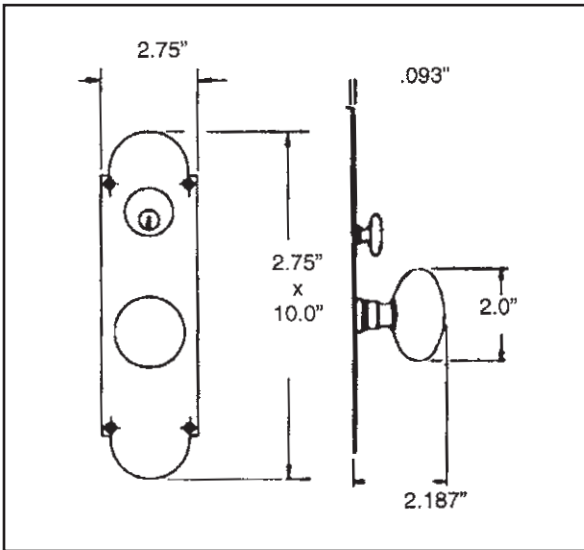

BALDWIN®

6555 - BOSTON ESTATE ENTRYSET

SPECIFICATIONS

- > Certified by Underwriters Laboratories (UL) for use on fire doors up to three-hour rating
- > U L10C / UBC 7-2 (1997) Positive Pressure Rated, UL10B Pressure Rated
- > Material: Solid Forged Brass

SHOWN WITH KNOB 5000

TIER 1 FINISHES

TIER 2 FINISHES