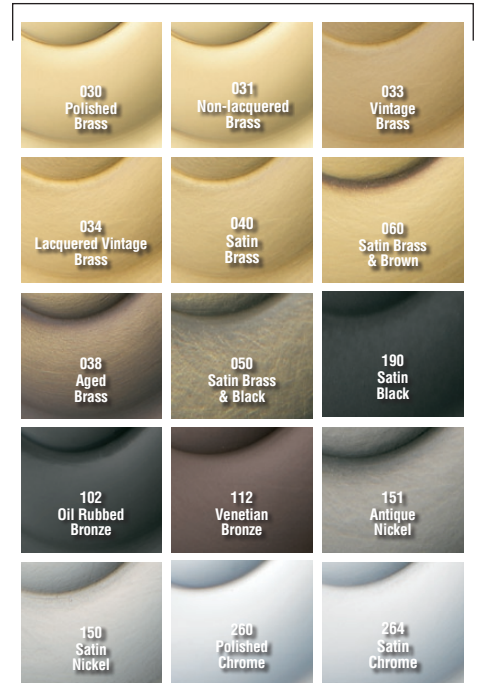

BALDWIN®

6555 - BOSTON ESTATE ENTRYSET

SPECIFICATIONS

- > Certified by Underwriters Laboratories (UL) for use on fire doors up to three-hour rating
- > U L10C / UBC 7-2 (1997) Positive Pressure Rated, UL10B Pressure Rated
- > Material: Solid Forged Brass

SHOWN WITH KNOB 5000

TIER 1 FINISHES

TIER 2 FINISHES