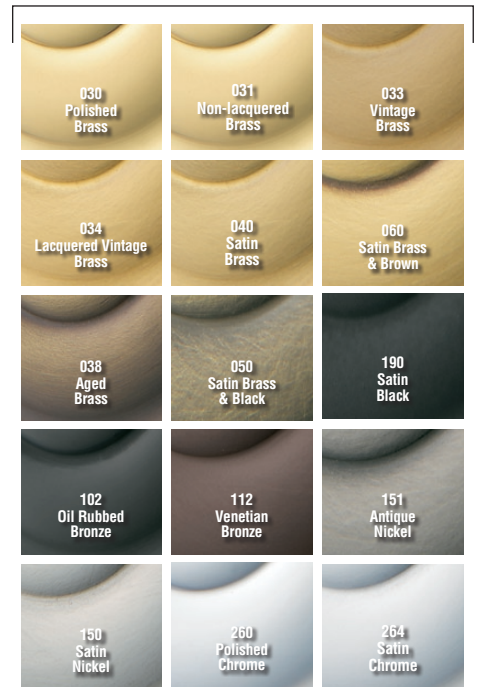

TIER 1 FINISHES