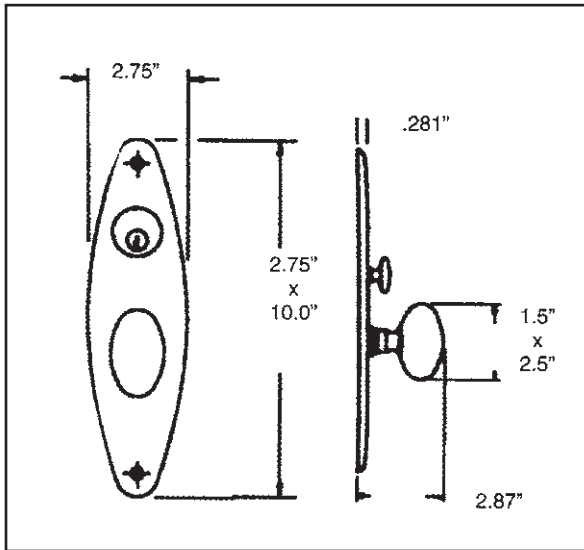

BALDWIN®

6546 - WILMINGTON ESTATE ENTRYSET

SPECIFICATIONS

- > Certified by Underwriters Laboratories (UL) for use on fire doors up to three-hour rating
- > U L10C / UBC 7-2 (1997) Positive Pressure Rated, UL10B Pressure Rated
- > Material: Solid Forged Brass

SHOWN WITH KNOB 5025

TIER 1 FINISHES

TIER 2 FINISHES