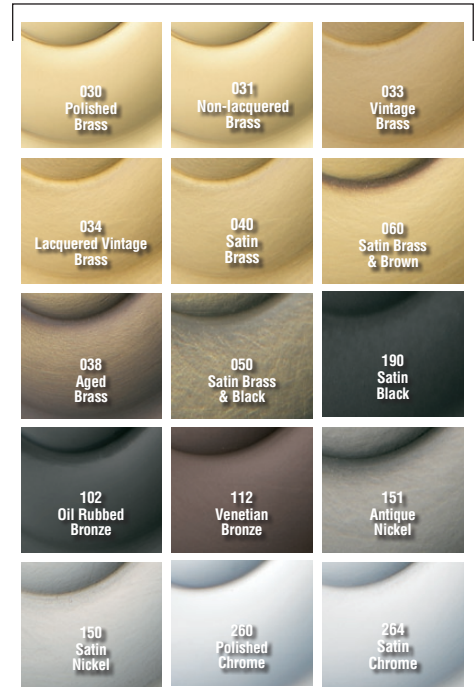

BALDWIN®

6546 - WILMINGTON ESTATE ENTRYSET

SPECIFICATIONS

- > Certified by Underwriters Laboratories (UL) for use on fire doors up to three-hour rating
- > U L10C / UBC 7-2 (1997) Positive Pressure Rated, UL10B Pressure Rated
- > Material: Solid Forged Brass

SHOWN WITH KNOB 5025

TIER 1 FINISHES

TIER 2 FINISHES