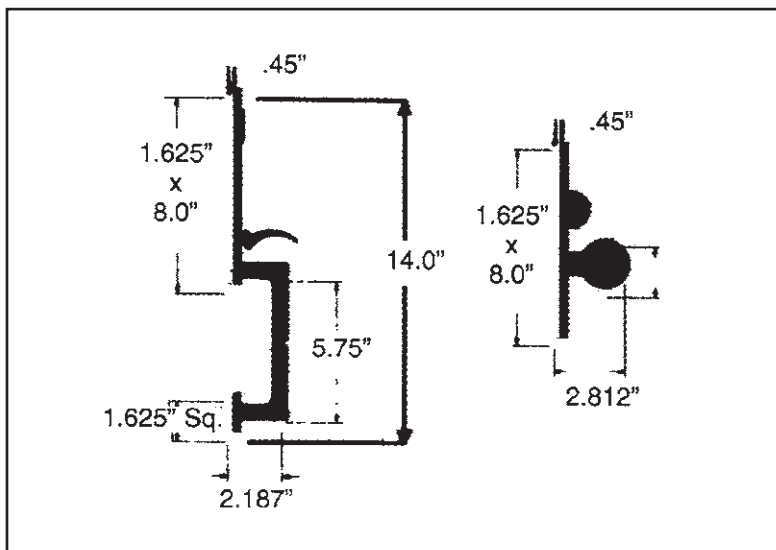

BALDWIN®

6562 - NEW YORK ESTATE HANDLESET

SPECIFICATIONS

- > Certified by Underwriters Laboratories (UL) for use on fire doors up to three-hour rating
- > U L10C / UBC 7-2 (1997) Positive Pressure Rated, UL10B Pressure Rated
- > Material: Solid Forged Brass

SHOWN WITH KNOB 5039

TIER 1 FINISHES

TIER 2 FINISHES