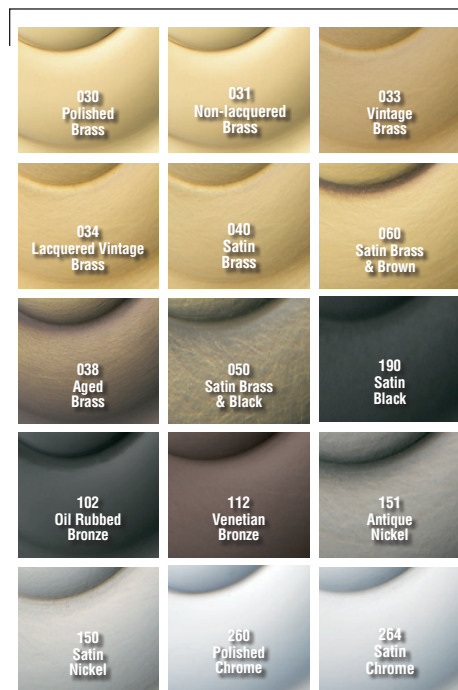

BALDWIN®

6562 - NEW YORK ESTATE HANDLESET

SPECIFICATIONS

- > Certified by Underwriters Laboratories (UL) for use on fire doors up to three-hour rating
- > U L10C / UBC 7-2 (1997) Positive Pressure Rated, UL10B Pressure Rated
- > Material: Solid Forged Brass

SHOWN WITH KNOB 5039

TIER 1 FINISHES

TIER 2 FINISHES