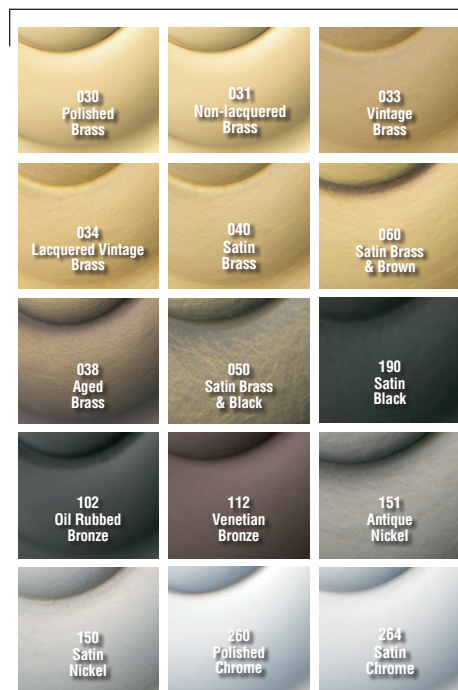

BALDWIN®

5020

ESTATE KNOB

SPECIFICATIONS

- > Certified by Underwriters Laboratories (UL) for use on fire doors up to three-hour rating
- > U L10C / UBC 7-2 (1997) Positive Pressure Rated, UL10B Pressure Rated
- > Material: Solid Brass

SHOWN WITH ROSE 5017

TIER 1 FINISHES

TIER 2 FINISHES