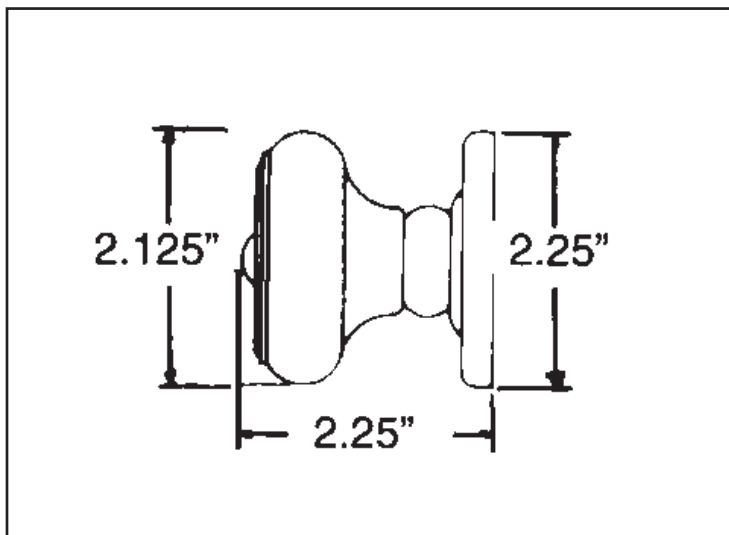

BALDWIN®

5020

ESTATE KNOB

SPECIFICATIONS

- > Certified by Underwriters Laboratories (UL) for use on fire doors up to three-hour rating
- > U L10C / UBC 7-2 (1997) Positive Pressure Rated, UL10B Pressure Rated
- > Material: Solid Brass

SHOWN WITH ROSE 5017

TIER 1 FINISHES

TIER 2 FINISHES