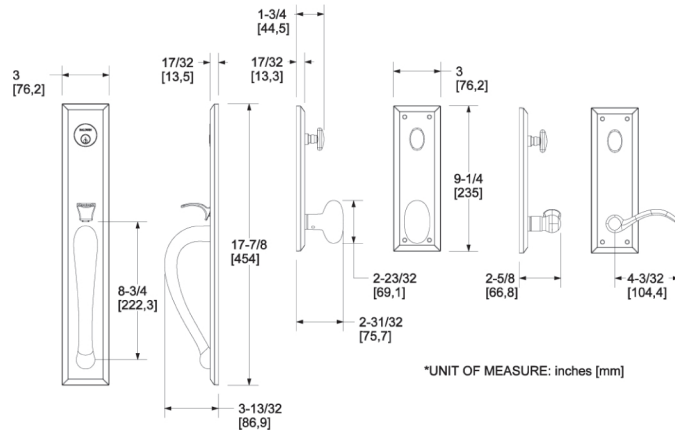

ENTRANCE SETS, TUBULAR

Cody Full Escutcheon Handleset Emergency Egress

w/ 5024 Oval Knob or 5452V Beavertail Lever

003, 031, 033, 044
050, 055, 056, 060
102, 112,
190, 260, 402

.ENTR .LENT or .RENT
Choose knob or lever

Item #	Description	Wt.
6403.xxx.ENTR	Single cylinder handleset with interior knob, emergency egress	9.2
6403.xxx.FD	Full dummy set with interior knob	7.2
6403.xxx.RENT	Single cylinder handleset w/ lever, emergency egress - RH Entry	9.2
6403.xxx.LENT	Single cylinder handleset w/ lever, emergency egress - LH Entry	9.2
6403.xxx.RFD	Full dummy set with lever - RH Dummy	7.2
6403.xxx.LFD	Full dummy set with lever - LH Dummy	7.2

NOTE: Active THK Door Kit: 5399.xxx.C, Dummy THK Door Kit: 5399.xxx.D, & Replacement Cylinder: 8031.xxx.KD22.

Gramercy Full Escutcheon Handleset Emergency Egress w/ L029 Lever

003, 031, 033, 044 M01, M02, M03,
050, 055, 056, 060 M04, M05, M06,
076, 102, 112, M07, M08, M09,
190, 260, 402 M10

Item #	Description	Wt.
85316.xxx.RENT	Single cylinder handleset w/lever, emergency egress-RH Entry	14.1
85316.xxx.LENT	Single cylinder handleset w/lever, emergency egress-LH Entry	14.1
85316.xxx.RFD	Full dummy set with lever - RH Dummy	12
85316.xxx.LFD	Full dummy set with lever - LH Dummy	12
85316.xxx.ENTRX	Single cylinder handleset minus lever	14.2
85316.xxx.FDX	Full dummy set minus lever	11.1