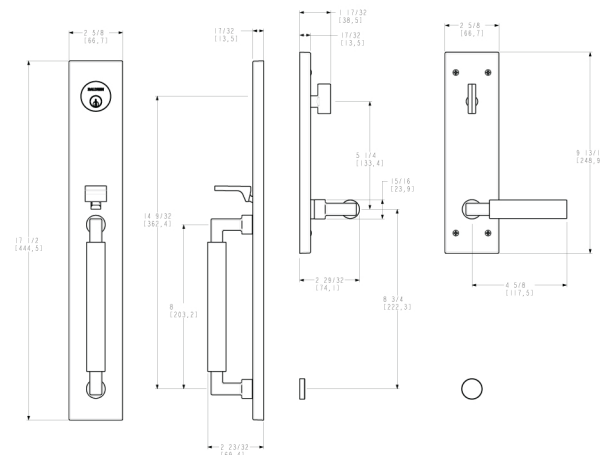

*QUICK SHIP is available in functions and finishes shown in red.

*For Mixed Metal Finishes M01-M10 see finish chart on page 50