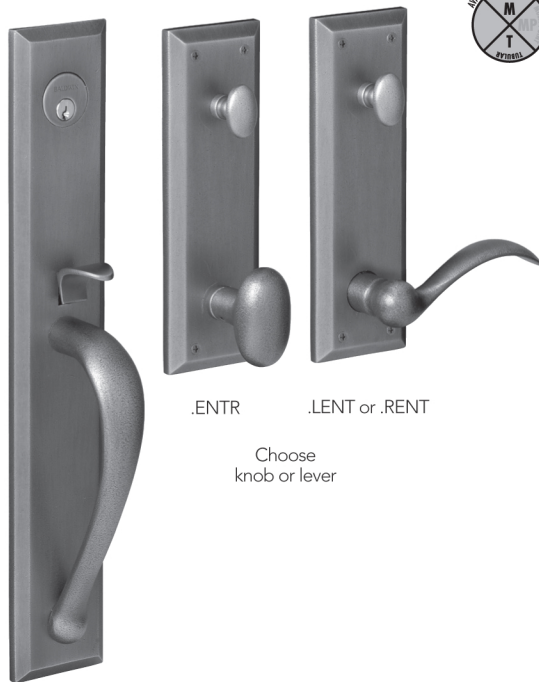

ENTRANCE SETS, TUBULAR

Cody Full Escutcheon Handleset Emergency Egress

w/ 5024 Oval Knob or 5452V Beavertail Lever

003, 031, 033, 044
050, 055, 056, 060
102, 112,
190, 260, 402

.ENTR .LENT or .RENT
Choose knob or lever

Item #	Description	Wt.
6403.xxx.ENTR	Single cylinder handleset with interior knob, emergency egress	9.2
6403.xxx.FD	Full dummy set with interior knob	7.2
6403.xxx.RENT	Single cylinder handleset w/ lever, emergency egress - RH Entry	9.2
6403.xxx.LENT	Single cylinder handleset w/ lever, emergency egress - LH Entry	9.2
6403.xxx.RFD	Full dummy set with lever - RH Dummy	7.2
6403.xxx.LFD	Full dummy set with lever - LH Dummy	7.2

NOTE: Active THK Door Kit: 5399.xxx.C, Dummy THK Door Kit: 5399.xxx.D, & Replacement Cylinder: 8031.xxx.KD22.

Gramercy Full Escutcheon Handleset Emergency Egress w/ L029 Lever

003, 031, 033, 044 M01, M02, M03,
050, 055, 056, 060 M04, M05, M06,
076, 102, 112, M07, M08, M09,
190, 260, 402 M10

Item #	Description	Wt.
85316.xxx.RENT	Single cylinder handleset w/lever, emergency egress-RH Entry	14.1
85316.xxx.LENT	Single cylinder handleset w/lever, emergency egress-LH Entry	14.1
85316.xxx.RFD	Full dummy set with lever - RH Dummy	12
85316.xxx.LFD	Full dummy set with lever - LH Dummy	12
85316.xxx.ENTRX	Single cylinder handleset minus lever	14.2
85316.xxx.FDX	Full dummy set minus lever	11.1