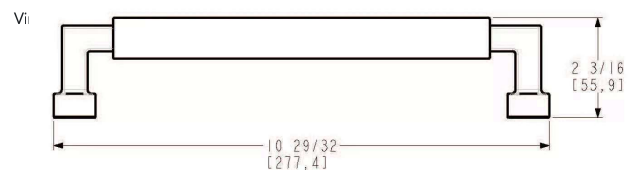

2581 10" DOOR PULL

ESTATE PORTFOLIO

Model Number:
2581.260

Key Features

- ✓ 10" CTC
- ✓ Create your own unique piece by combining door pulls and push plates
- ✓ Experience the timeless allure of Polished Chrome, meticulously plated to achieve a mirror-smooth finish that adds an authentic touch to modern designs, enhancing their visual appeal.

FINISHES OPTIONS

SPECIFICATIONS

STYLE	Contemporary
CENTERS TO CENTER	10"
PROJECTION	2.1875"