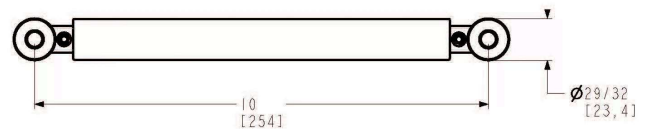

2581 10" DOOR PULL

SPECIFICATIONS

STYLE	Contemporary
CENTER TO CENTER	10
PROJECTION	2.1875

2581 10" DOOR PULL

ESTATE PORTFOLIO

Model Number:
2581.260

Key Features

- ✓ 10" CTC
- ✓ Create your own unique piece by combining door pulls and push plates
- ✓ Experience the timeless allure of Polished Chrome, meticulously plated to achieve a mirror-smooth finish that adds an authentic touch to modern designs, enhancing their visual appeal.

STYLE	Contemporary
CENTERS TO CENTER	10"
PROJECTION	2.1875"

2581 10" DOOR PULL

Satin Black & Satin Nickel - M06

Satin Brass & Black - 050

Satin Brass & Satin Black - M03

Satin Nickel & Polished Nickel - M09

Satin Nickel & Satin Black - M05

all measurements in inches

SPECIFICATIONS

STYLE	Contemporary
CENTER TO CENTER	10
PROJECTION	2.1875