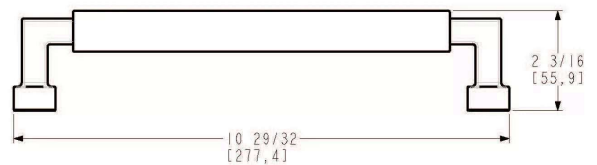

2581 10" DOOR PULL

SPECIFICATIONS

STYLE	Contemporary
CENTER TO CENTER	10
PROJECTION	2.1875

2581 10" DOOR PULL

ESTATE PORTFOLIO

Model Number:
2581.260

Key Features

- ✓ 10" CTC
- ✓ Create your own unique piece by combining door pulls and push plates
- ✓ Experience the timeless allure of Polished Chrome, meticulously plated to achieve a mirror-smooth finish that adds an authentic touch to modern designs, enhancing their visual appeal.

STYLE	Contemporary
CENTERS TO CENTER	10"
PROJECTION	2.1875"

2581 10" DOOR PULL

Satin Black & Satin Nickel - M06

Satin Brass & Black - 050

Satin Brass & Satin Black - M03

Satin Nickel & Polished Nickel - M09

Satin Nickel & Satin Black - M05

all measurements in inches

SPECIFICATIONS

STYLE	Contemporary
CENTER TO CENTER	10
PROJECTION	2.1875