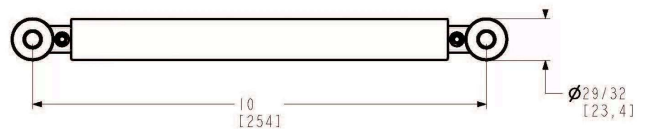

2581 10" DOOR PULL

SPECIFICATIONS

STYLE	Contemporary
CENTER TO CENTER	10
PROJECTION	2.1875

2581 10" DOOR PULL

ESTATE PORTFOLIO

Model Number:
2581.260

Key Features

- ✓ 10" CTC
- ✓ Create your own unique piece by combining door pulls and push plates
- ✓ Experience the timeless allure of Polished Chrome, meticulously plated to achieve a mirror-smooth finish that adds an authentic touch to modern designs, enhancing their visual appeal.

STYLE	Contemporary
CENTERS TO CENTER	10"
PROJECTION	2.1875"

2581 10" DOOR PULL

Satin Black & Satin Nickel - M06

Satin Brass & Black - 050

Satin Brass & Satin Black - M03

Satin Nickel & Polished Nickel - M09

Satin Nickel & Satin Black - M05

all measurements in inches

SPECIFICATIONS

STYLE	Contemporary
CENTER TO CENTER	10
PROJECTION	2.1875