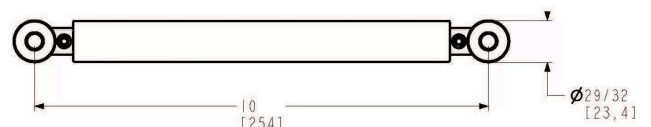

2581 10" DOOR PULL

SPECIFICATIONS

STYLE	Contemporary
CENTER TO CENTER	10
PROJECTION	2.1875

2581 10" DOOR PULL

ESTATE PORTFOLIO

Model Number:
2581.260

Key Features

- ✓ 10" CTC
- ✓ Create your own unique piece by combining door pulls and push plates
- ✓ Experience the timeless allure of Polished Chrome, meticulously plated to achieve a mirror-smooth finish that adds an authentic touch to modern designs, enhancing their visual appeal.

STYLE	Contemporary
CENTERS TO CENTER	10"
PROJECTION	2.1875"

2581 10" DOOR PULL

Satin Black & Satin Nickel - M06

Satin Brass & Black - 050

Satin Brass & Satin Black - M03

Satin Nickel & Polished Nickel - M09

Satin Nickel & Satin Black - M05

all measurements in inches

SPECIFICATIONS

STYLE	Contemporary
CENTER TO CENTER	10
PROJECTION	2.1875