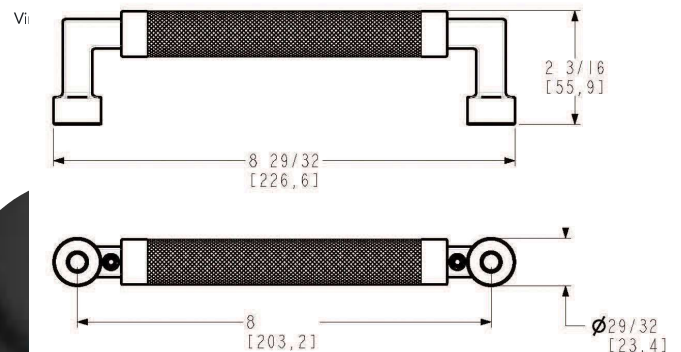

SPECIFICATIONS

STYLE	Contemporary
CENTERS CENTER	8
PROJECTION	2.1875