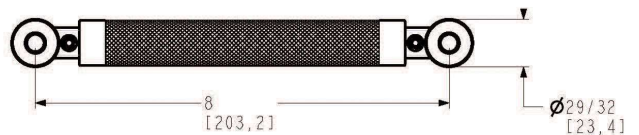

2580 8" DOOR PULL

SPECIFICATIONS

STYLE	Contemporary
CENTER TO CENTER	8
PROJECTION	2.1875

2580 8" DOOR PULL

ESTATE PORTFOLIO

Model Number:
2580.056

Key Features

- ✓ 8" CTC
- ✓ Create your own unique piece by combining door pulls and push plates
- ✓ Experience the timeless appeal of our Lifetime Satin Nickel finish, created by nickel-plating solid brass to achieve a warm, smooth silver tone. This matte-like PVD finish is not only durable but also backed by our Limited Lifetime Finish™ Warranty.

STYLE	Contemporary
CENTERS CENTER	8
PROJECTION	2.1875

2580 8" DOOR PULL

Satin Black & Satin Nickel - M06

Satin Brass & Black - 050

Satin Brass & Satin Black - M03

Satin Nickel & Polished Nickel - M09

Satin Nickel & Satin Black - M05

all measurements in inches

SPECIFICATIONS

STYLE	Contemporary
CENTER TO CENTER	8
PROJECTION	2.1875