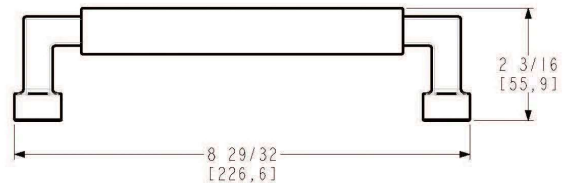

2579 8" DOOR PULL

SPECIFICATIONS

STYLE	Contemporary
CENTER TO CENTER	8
PROJECTION	2.1875

2579 8" DOOR PULL

ESTATE PORTFOLIO

Model Number:
2579.056

Key Features

- ✓ 8" CTC
- ✓ Create your own unique piece by combining door pulls and push plates
- ✓ Experience the timeless appeal of our Lifetime Satin Nickel finish, created by nickel-plating solid brass to achieve a warm, smooth silver tone. This matte-like PVD finish is not only durable but also backed by our Limited Lifetime Finish™ Warranty.

SPECIFICATIONS

STYLE	Contemporary
CENTERS TO CENTER	8"
PROJECTION	2.1875"

2579 8" DOOR PULL

Satin Black & Satin Nickel - M06

Satin Brass & Black - 050

Satin Brass & Satin Black - M03

Satin Nickel & Polished Nickel - M09

Satin Nickel & Satin Black - M05

all measurements in inches

SPECIFICATIONS

STYLE	Contemporary
CENTER TO CENTER	8
PROJECTION	2.1875