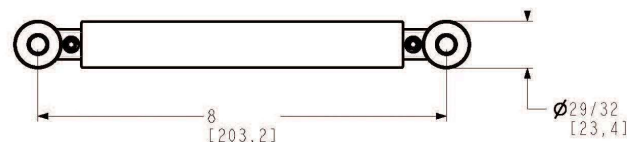

2579 8" DOOR PULL

SPECIFICATIONS

STYLE	Contemporary
CENTER TO CENTER	8
PROJECTION	2.1875

2579 8" DOOR PULL

ESTATE PORTFOLIO

Model Number:
2579.056

Key Features

- ✓ 8" CTC
- ✓ Create your own unique piece by combining door pulls and push plates
- ✓ Experience the timeless appeal of our Lifetime Satin Nickel finish, created by nickel-plating solid brass to achieve a warm, smooth silver tone. This matte-like PVD finish is not only durable but also backed by our Limited Lifetime Finish™ Warranty.

SPECIFICATIONS

STYLE	Contemporary
CENTERS TO CENTER	8"
PROJECTION	2.1875"

2579 8" DOOR PULL

Satin Black & Satin Nickel - M06

Satin Brass & Black - 050

Satin Brass & Satin Black - M03

Satin Nickel & Polished Nickel - M09

Satin Nickel & Satin Black - M05

all measurements in inches

SPECIFICATIONS

STYLE	Contemporary
CENTER TO CENTER	8
PROJECTION	2.1875