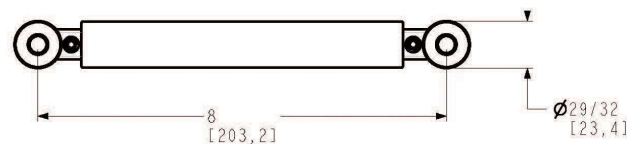

2579 8" DOOR PULL

SPECIFICATIONS

STYLE	Contemporary
CENTER TO CENTER	8
PROJECTION	2.1875

2579 8" DOOR PULL

ESTATE PORTFOLIO

Model Number:
2579.056

Key Features

- ✓ 8" CTC
- ✓ Create your own unique piece by combining door pulls and push plates
- ✓ Experience the timeless appeal of our Lifetime Satin Nickel finish, created by nickel-plating solid brass to achieve a warm, smooth silver tone. This matte-like PVD finish is not only durable but also backed by our Limited Lifetime Finish™ Warranty.

SPECIFICATIONS

STYLE	Contemporary
CENTERS TO CENTER	8"
PROJECTION	2.1875"

2579 8" DOOR PULL

Satin Black & Satin Nickel - M06

Satin Brass & Black - 050

Satin Brass & Satin Black - M03

Satin Nickel & Polished Nickel - M09

Satin Nickel & Satin Black - M05

all measurements in inches

SPECIFICATIONS

STYLE	Contemporary
CENTER TO CENTER	8
PROJECTION	2.1875