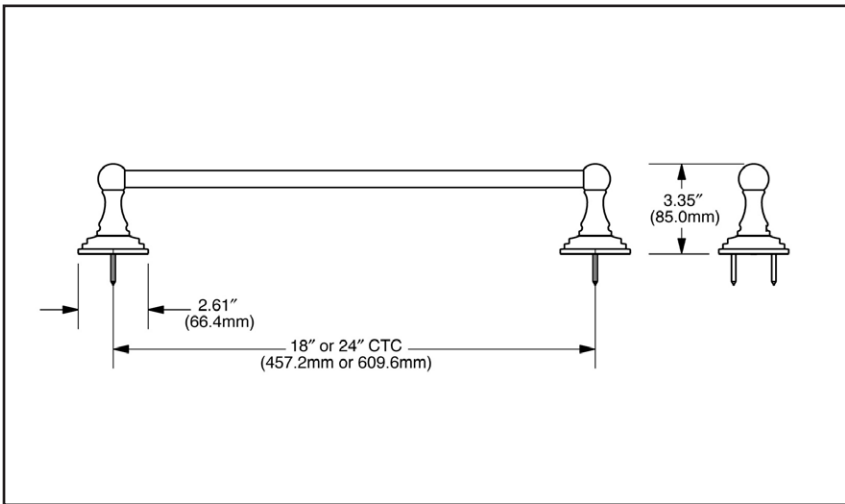

3821 - TOWEL BAR

IMAGES BATH: STRATFORD

SPECIFICATIONS

> Material: Solid Brass

TIER 1 FINISHES