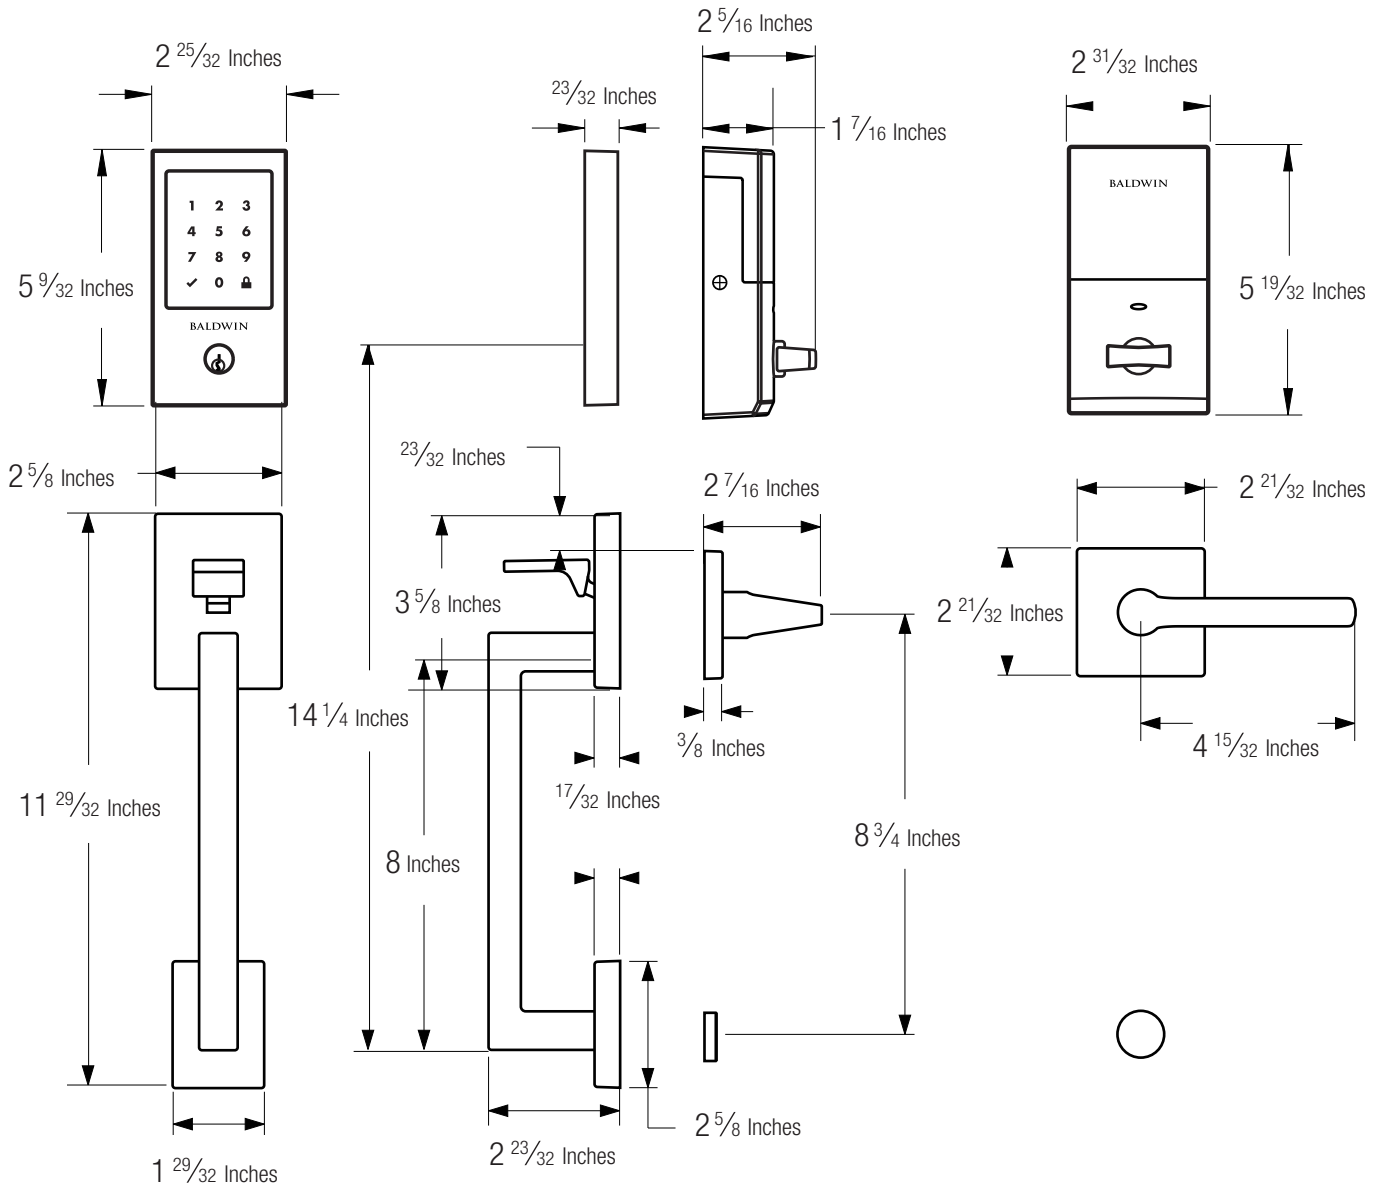

# BALDWIN TOUCHSCREEN

Keyless Entry Touchscreen Deadbolt