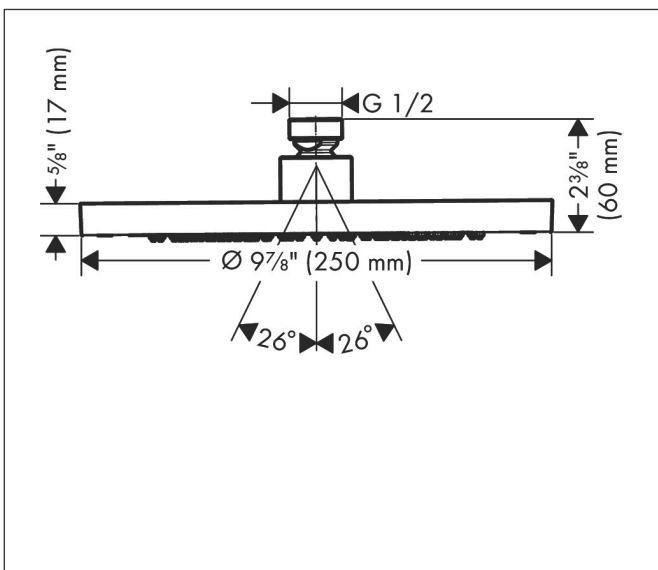

Brand AXOR
 Art. Name **AXOR ShowerSolutions** Showerhead 245 1-Jet 1.75 GPM
 Art. Nr. 35385341
 Surface brushed black chrome
 Pos. 1

Product Picture

Features

- Shower head size: 245 mm
- Spray modes: Rain
- Flow: 1.75 GPM (6.6 L/Min)
- Showerhead removable for cleaning

Drawing

Technology

Spray Types