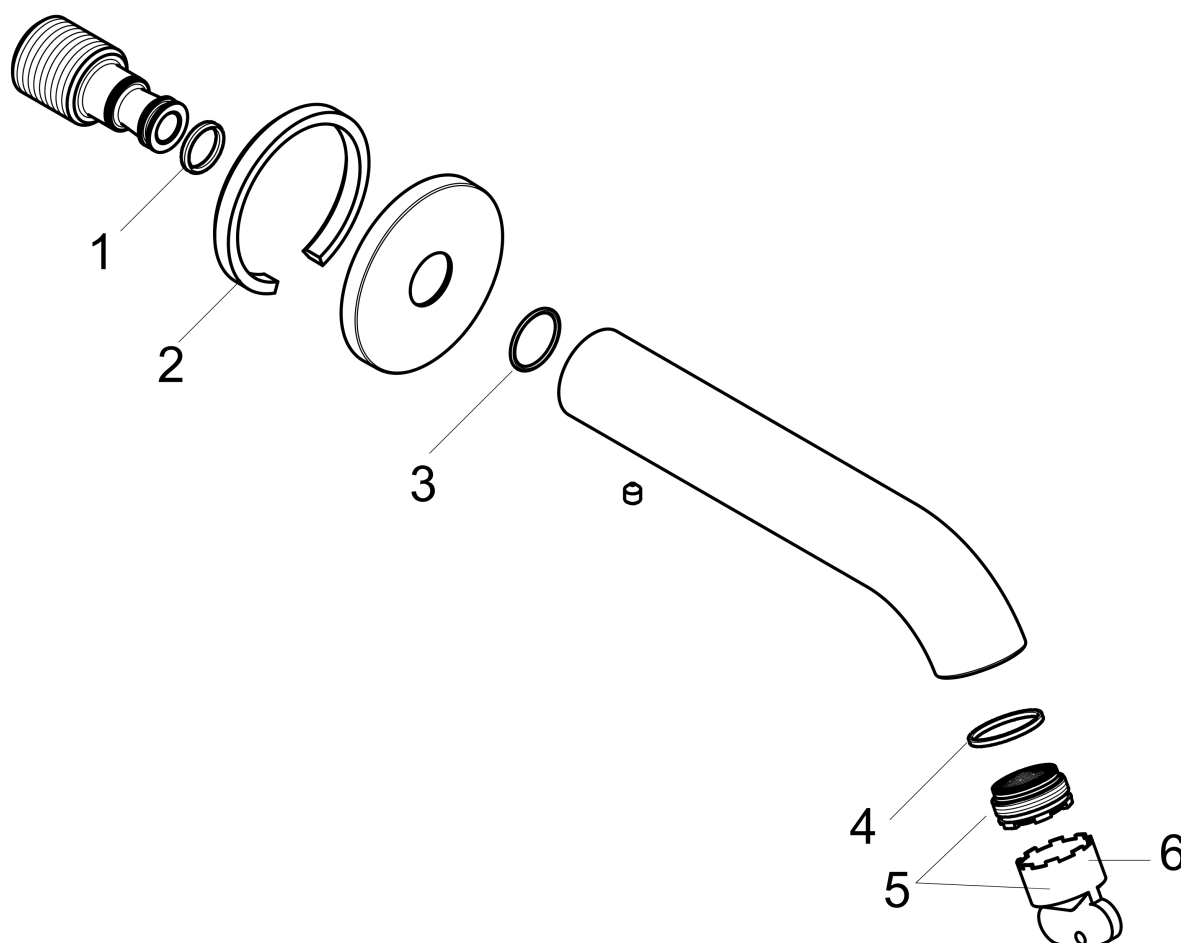

**AXOR Uno  
Tub Spout Curved**

Finishes : **chrome**    Part no. : **38411001**

**Description**

**Features**

- Solid brass
- MASS/Massachusetts

**Technology**

**Compliance**

**Product image**

**Scale drawing**

**AXOR Uno**  
**Tub Spout Curved**  
Finishes : **chrome**    Part no. : **38411001**

## Exploded drawing

Year of production: >07/18

**AXOR Uno**  
**Tub Spout Curved**  
 Finishes : **chrome**    Part no. : **38411001**

## Spare parts list

Year of production: >07/18

Pos.	Description	Part no.	PC	PU
1	O-ring 13x2	98128000	0	1
2	seal	97530000	0	1
3	O-ring 18x1,5	98231000	0	1
4	O-ring 20x1,5	98197000	0	1
5	aerator M24x1 C	92934000	0	1
6	special tool	95290000	0	1