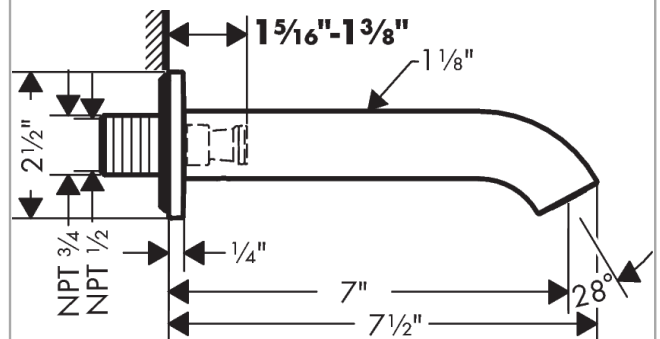

**AXOR Uno  
Tub Spout Curved**

Finishes : **chrome**    Part no. : **38411001**

**Description**

**Features**

- Solid brass
- MASS/Massachusetts

**Technology**

**Compliance**

**Product image**

**Scale drawing**

**AXOR Uno**  
**Tub Spout Curved**  
Finishes : **chrome**    Part no. : **38411001**

## Exploded drawing

Year of production: >07/18

**AXOR Uno**  
**Tub Spout Curved**  
 Finishes : **chrome**    Part no. : **38411001**

## Spare parts list

Year of production: >07/18

Pos.	Description	Part no.	PC	PU
1	O-ring 13x2	98128000	0	1
2	seal	97530000	0	1
3	O-ring 18x1,5	98231000	0	1
4	O-ring 20x1,5	98197000	0	1
5	aerator M24x1 C	92934000	0	1
6	special tool	95290000	0	1