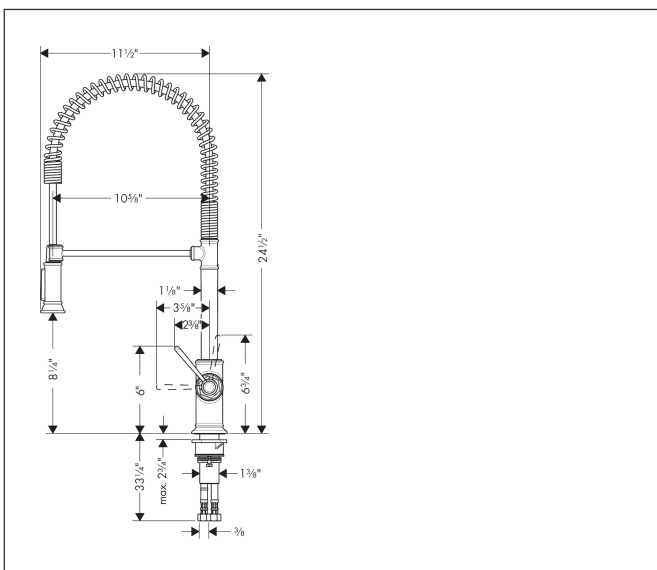

Brand AXOR
 Art. Name **AXOR Montreux** Semi-Pro Kitchen Faucet 2-Spray, 1.75 GPM
 Art. Nr. 16582341
 Surface brushed black chrome
 Pos. 1

Product Picture

Drawing

Features

- Projection: 270 mm
- Swivel range 360°
- Laminar and needle spray
- Toggle spray diverter
- Deck mounted
- Flow: 1.75 GPM (6.6 L/Min)
- Ceramic cartridge
- 3/8" connections
- Integrated double backflow prevention