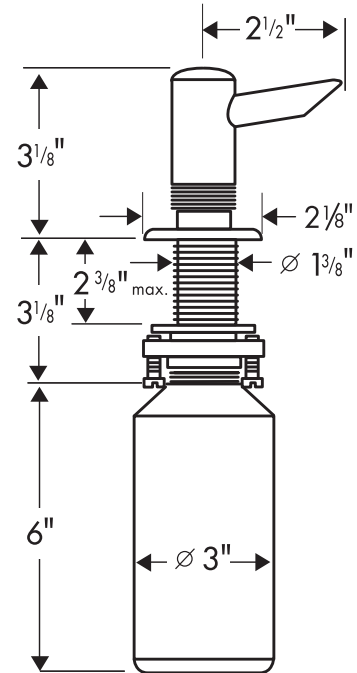

# Kitchen Soap / Lotion Dispenser

40418XX0

Available in Chrome (00), Steel Optik (80)

## Product Specification

Fits most basin holes

12 oz. capacity

Max. depth of mounting surface 2 3/8"