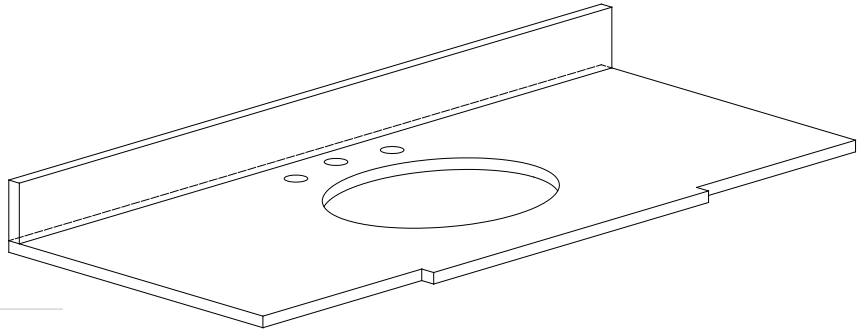

*Avanity*

WINDSOR-SUT49BK  
WINDSOR-SUT49CW  
WINDSOR-SUT49GB

**Features**

- Single 18" oval undermount sink cutout
- 8" widespread faucet holes
- 4" backsplash included
- Sink clips included

**Colors / Finishes**

- BK - Natural Black Granite
- CW - Natural Carrera White marble
- GB - Natural Galala Beige marble

**Nominal Dimension**

- 49.6W x 22.3D x 1H inches
- 1260x 567 x 25 mm

**Components**

Sink	CUM18WT	CUM18LN
Vanity	WINDSOR-V48-WT	WINDSOR-V48-WA

**Product Diagrams**

Side