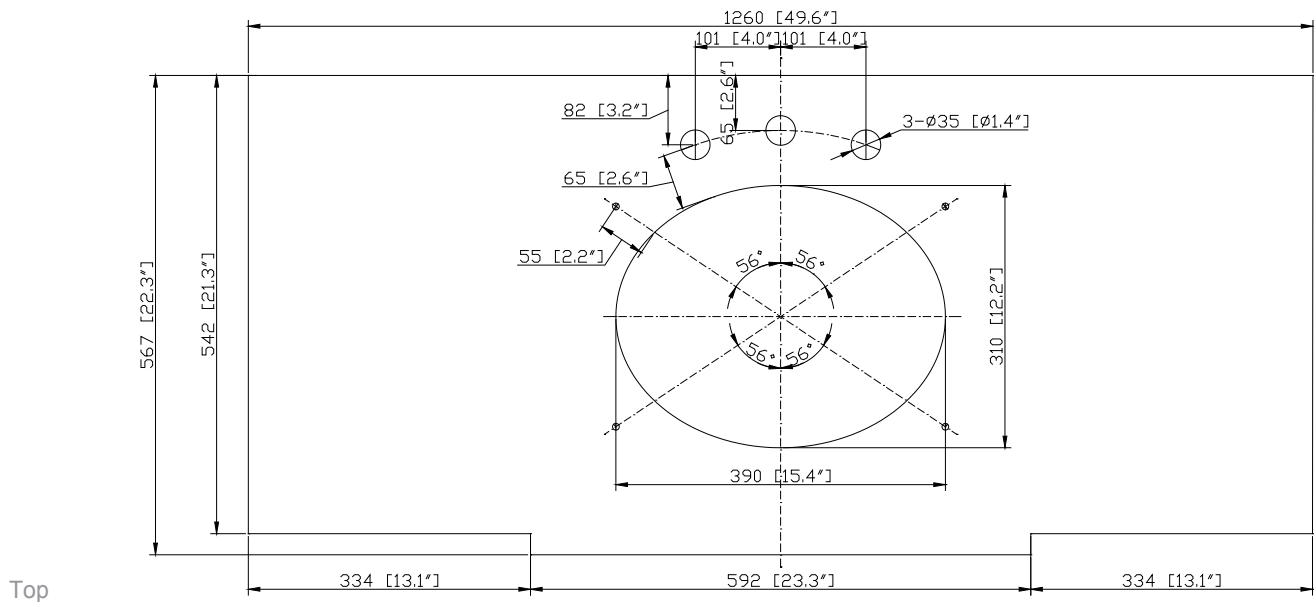

*Avanity*

WINDSOR-SUT49BK  
WINDSOR-SUT49CW  
WINDSOR-SUT49GB

**Features**

- Single 18" oval undermount sink cutout
- 8" widespread faucet holes
- 4" backsplash included
- Sink clips included

**Colors / Finishes**

- BK - Natural Black Granite
- CW - Natural Carrera White marble
- GB - Natural Galala Beige marble

**Nominal Dimension**

- 49.6W x 22.3D x 1H inches
- 1260x 567 x 25 mm

**Components**

Sink	CUM18WT	CUM18LN
Vanity	WINDSOR-V48-WT	WINDSOR-V48-WA

**Product Diagrams**

Side