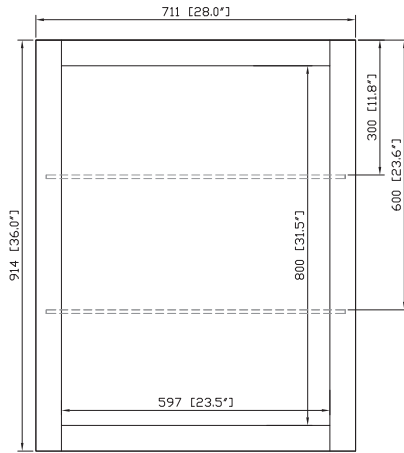

Avanity

MODERO-MC28-WT

Features

- Durable poplar wood frame
- Beveled-edge mirror
- 1 soft-close door
- 2 shelves inside
- Mirror cabinet hangs vertically

Colors / Finishes

- White

Nominal Dimension

- 28W x 6.2D x 36H (inches)

Components

Vanity	MODERO-V36-WT	MODERO-V48-WT	MODERO-V72-WT
--------	---------------	---------------	---------------

Product Diagrams

Front

Back

Side

Top