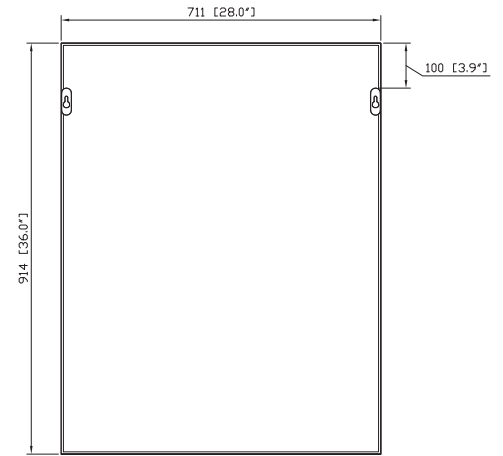

Avanity

MODERO-MC28-WT

Features

- Durable poplar wood frame
- Beveled-edge mirror
- 1 soft-close door
- 2 shelves inside
- Mirror cabinet hangs vertically

Colors / Finishes

- White

Nominal Dimension

- 28W x 6.2D x 36H (inches)

Components

Vanity	MODERO-V36-WT	MODERO-V48-WT	MODERO-V72-WT
--------	---------------	---------------	---------------

Product Diagrams

Front

Back

Side

Top