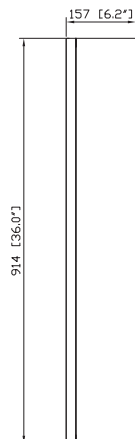

Avanity

MODERO-MC28-WT

Features

- Durable poplar wood frame
- Beveled-edge mirror
- 1 soft-close door
- 2 shelves inside
- Mirror cabinet hangs vertically

Colors / Finishes

- White

Nominal Dimension

- 28W x 6.2D x 36H (inches)

Components

Vanity	MODERO-V36-WT	MODERO-V48-WT	MODERO-V72-WT
--------	---------------	---------------	---------------

Product Diagrams

Front

Back

Side

Top