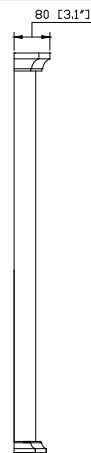

*Avanity*

KINGSWOOD-M30-DW

Features

- Durable poplar wood frame and MDF
- Beveled-edge mirror
- Mirror hangs vertically
- Wall cleat for easy hanging and leveling

Colors / Finishes

- Distressed White

Nominal Dimension

- 30W x 3.1D x 35H (inches)

Components

Vanity | KINGSWOOD-V36-DW

Product Diagrams

Front

Back

Side

Top