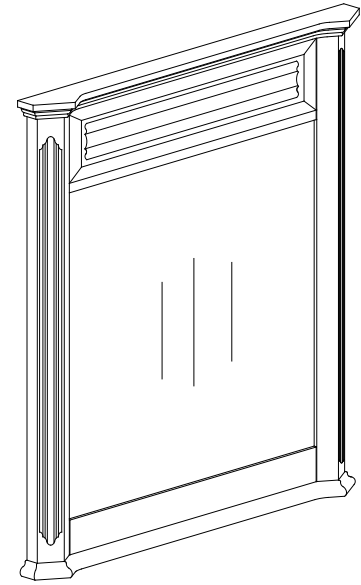

*Avanity*

KINGSWOOD-M30-DW

Features

- Durable poplar wood frame and MDF
- Beveled-edge mirror
- Mirror hangs vertically
- Wall cleat for easy hanging and leveling

Colors / Finishes

- Distressed White

Nominal Dimension

- 30W x 3.1D x 35H (inches)

Components

Vanity | KINGSWOOD-V36-DW

Product Diagrams

Front

Back

Side

Top