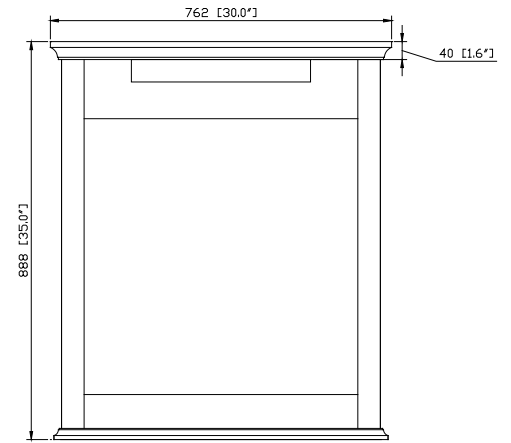

*Avanity*

KINGSWOOD-M30-DW

Features

- Durable poplar wood frame and MDF
- Beveled-edge mirror
- Mirror hangs vertically
- Wall cleat for easy hanging and leveling

Colors / Finishes

- Distressed White

Nominal Dimension

- 30W x 3.1D x 35H (inches)

Components

Vanity | KINGSWOOD-V36-DW

Product Diagrams

Front

Back

Side

Top