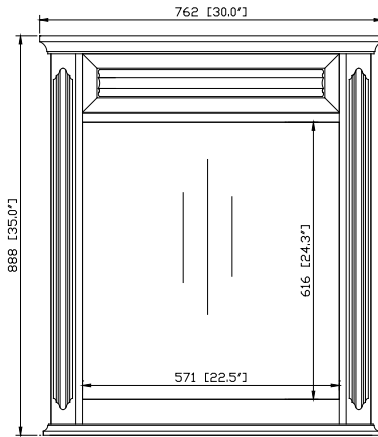

*Avanity*

KINGSWOOD-M30-DW

Features

- Durable poplar wood frame and MDF
- Beveled-edge mirror
- Mirror hangs vertically
- Wall cleat for easy hanging and leveling

Colors / Finishes

- Distressed White

Nominal Dimension

- 30W x 3.1D x 35H (inches)

Components

Vanity | KINGSWOOD-V36-DW

Product Diagrams

Front

Back

Side

Top