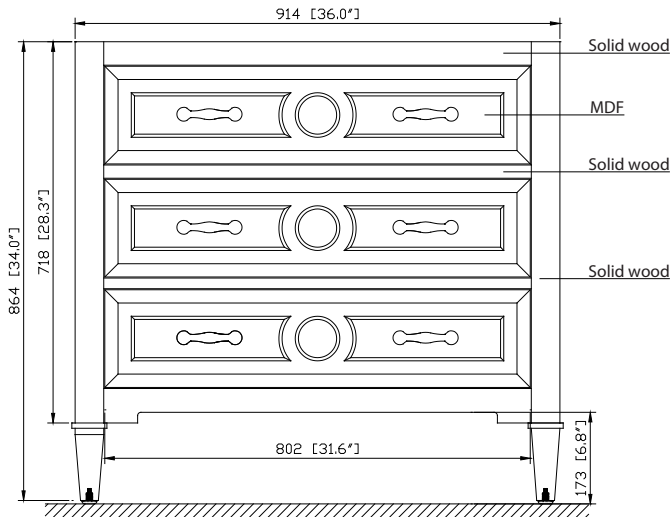

Product Diagrams

Front