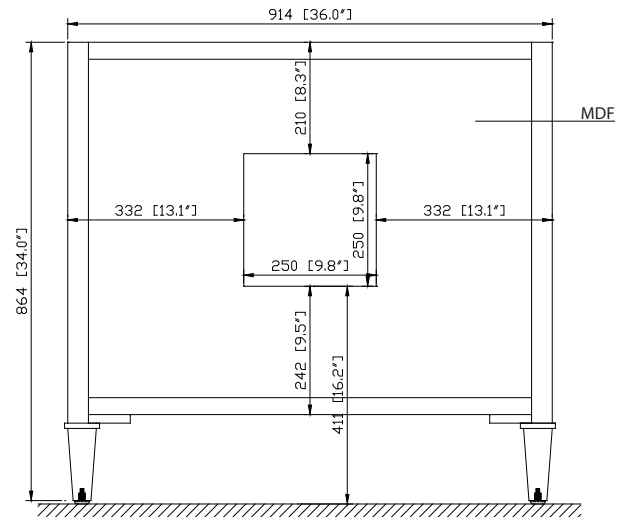

Avanity

KELLY-V36-GB

Features

- Solid poplar frame and MDF
- 2 soft-close drawers
- Antique nickel finished hardware
- Adjustable height levelers

Colors / Finishes

- Grayish Blue

Nominal Dimension

- 36W x 21D x 34H inches

Components

Mirror	KELLY-M24-GB	KELLY-M28-GB	
Vanity Top	SUT37BK	SUT37GB	SUT37CW
Sink	CUM18WT	CUM18LN	
Linen Tower	KELLY-LT22-GB		

Product Diagrams

Back

Side