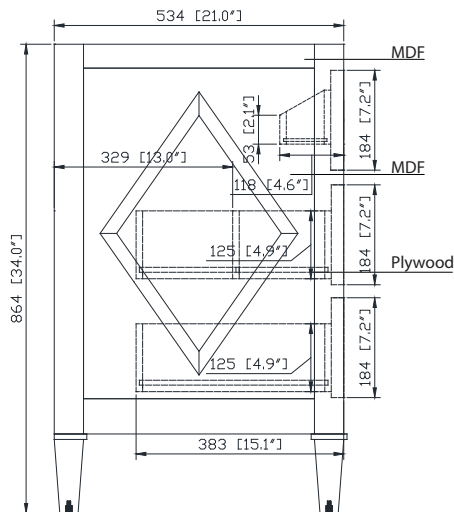

Avanity

KELLY-V36-GB

Features

- Solid poplar frame and MDF
- 2 soft-close drawers
- Antique nickel finished hardware
- Adjustable height levelers

Colors / Finishes

- Grayish Blue

Nominal Dimension

- 36W x 21D x 34H inches

Components

Mirror	KELLY-M24-GB	KELLY-M28-GB	
Vanity Top	SUT37BK	SUT37GB	SUT37CW
Sink	CUM18WT	CUM18LN	
Linen Tower	KELLY-LT22-GB		

Product Diagrams

Side