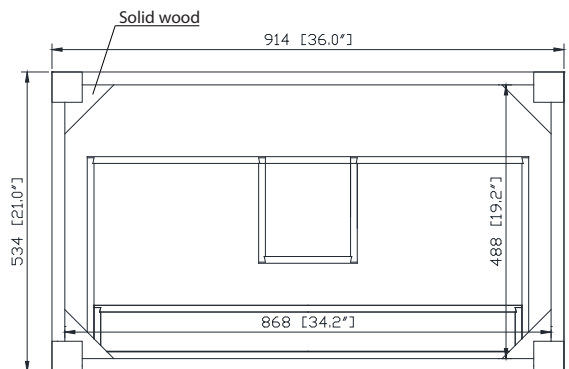

Avanity

KELLY-V36-GB

Features

- Solid poplar frame and MDF
- 2 soft-close drawers
- Antique nickel finished hardware
- Adjustable height levelers

Colors / Finishes

- Grayish Blue

Nominal Dimension

- 36W x 21D x 34H inches

Product Diagrams

Front

Back

Side

Top

SUT37BK / SUT37CW / SUT37GB

Features

- Top cutout for single undermount sink
- Top pre-drilled for 8" widespread faucet
- 4" backsplash included

Colors / Finishes

- BK - Natural Black Granite
- CW - Natural Carrera White marble
- GB - Natural Galala Beige marble

Nominal Dimension

- 37W x 22D x 1H inches
- 940 x 560 x 25 mm

Related Items

| | | | | |
|--------|-------------|------------|---------------|--------------|
| Sink | CUM18WT | CUM18LN | | |
| Vanity | DELANO-V36 | KELLY-V36 | LEXINGTON-V36 | LOFT-V36 |
| | MADISON-V36 | MODERO-V36 | TRIBECA-V36 | THOMPSON-V36 |

- LN - Linen
- WT - White

Nominal Dimension

- 18.1W x 15D x 7.9H inches
- 458 x 380 x 200 mm

Components

| Drain | VC-DRAIN-CP | VC-DRAIN-BN | | | | | |
|------------|-------------|-------------|---------|---------|---------|---------|---------|
| Vanity Top | SUT25BK | SUT25CW | SUT25GB | SUT31BK | SUT31CW | SUT31GB | SUT37BK |
| | SUT37GB | SUT37CW | SUT49CW | SUT49GB | SUT49BK | SUT61BK | SUT61CW |
| | SUT61GB | SUT73BK | SUT73CW | SUT73GB | | | |