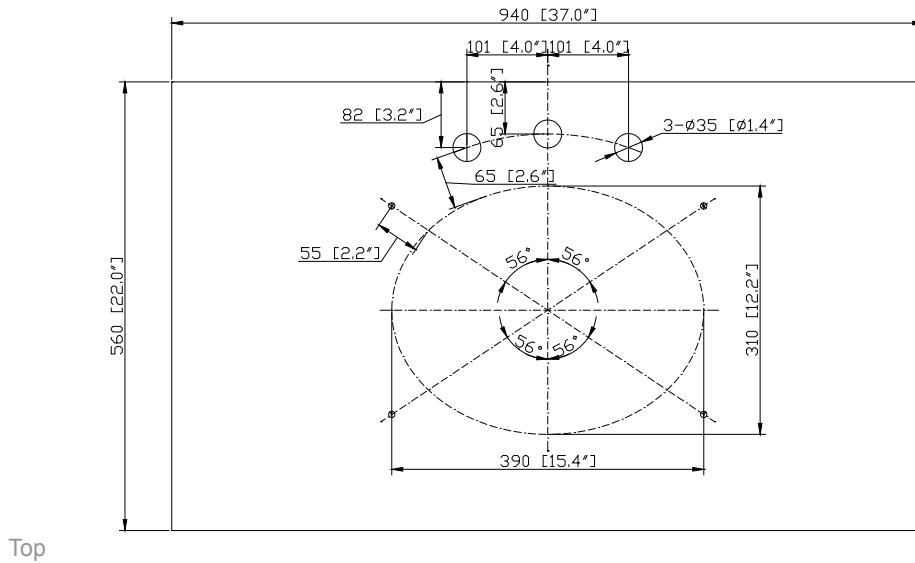

Avanity

KELLY-V36-GB

Features

- Solid poplar frame and MDF
- 2 soft-close drawers
- Antique nickel finished hardware
- Adjustable height levelers

Colors / Finishes

- Grayish Blue

Nominal Dimension

- 36W x 21D x 34H inches

Colors / Finishes

- BK - Natural Black Granite
- CW - Natural Carrera White marble
- GB - Natural Galala Beige marble

Nominal Dimension

- 37W x 22D x 1H inches
- 940 x 560 x 25 mm

Related Items

| | | | | |
|--------|-------------|------------|---------------|--------------|
| Sink | CUM18WT | CUM18LN | | |
| Vanity | DELANO-V36 | KELLY-V36 | LEXINGTON-V36 | LOFT-V36 |
| | MADISON-V36 | MODERO-V36 | TRIBECA-V36 | THOMPSON-V36 |

Product Diagrams

Top

Side

Avanity

CUM18LN / CUM18WT

Features

- Vitreous China
- Undermount application
- 1.8 in. drain opening
- Overflow outlet

Colors / Finishes

- LN - Linen
- WT - White

Nominal Dimension

- 18.1W x 15D x 7.9H inches
- 458 x 380 x 200 mm

Components

| Drain | VC-DRAIN-CP | VC-DRAIN-BN | | | | | |
|------------|-------------|-------------|---------|---------|---------|---------|---------|
| Vanity Top | SUT25BK | SUT25CW | SUT25GB | SUT31BK | SUT31CW | SUT31GB | SUT37BK |
| | SUT37GB | SUT37CW | SUT49CW | SUT49GB | SUT49BK | SUT61BK | SUT61CW |
| | SUT61GB | SUT73BK | SUT73CW | SUT73GB | | | |