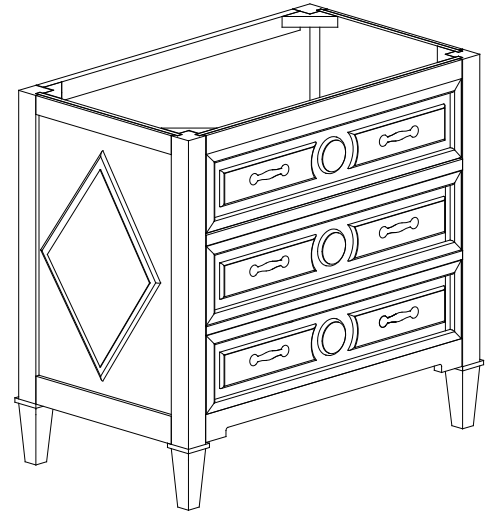

Avanity

KELLY-V36-GB

Features

- Solid poplar frame and MDF
- 2 soft-close drawers
- Antique nickel finished hardware
- Adjustable height levelers

Colors / Finishes

- Grayish Blue

Nominal Dimension

- 36W x 21D x 34H inches

Components

| | | | |
|-------------|---------------|--------------|---------|
| Mirror | KELLY-M24-GB | KELLY-M28-GB | |
| Vanity Top | SUT37BK | SUT37GB | SUT37CW |
| Sink | CUM18WT | CUM18LN | |
| Linen Tower | KELLY-LT22-GB | | |

Product Diagrams

Front

Back

Side

Top

SUT37BK / SUT37CW / SUT37GB

Features

- Top cutout for single undermount sink
- Top pre-drilled for 8" widespread faucet
- 4" backsplash included

- LN - Linen
- WT - White

Nominal Dimension

- 18.1W x 15D x 7.9H inches
- 458 x 380 x 200 mm

Components

| Drain | VC-DRAIN-CP | VC-DRAIN-BN | | | | | |
|------------|-------------|-------------|---------|---------|---------|---------|---------|
| Vanity Top | SUT25BK | SUT25CW | SUT25GB | SUT31BK | SUT31CW | SUT31GB | SUT37BK |
| | SUT37GB | SUT37CW | SUT49CW | SUT49GB | SUT49BK | SUT61BK | SUT61CW |
| | SUT61GB | SUT73BK | SUT73CW | SUT73GB | | | |