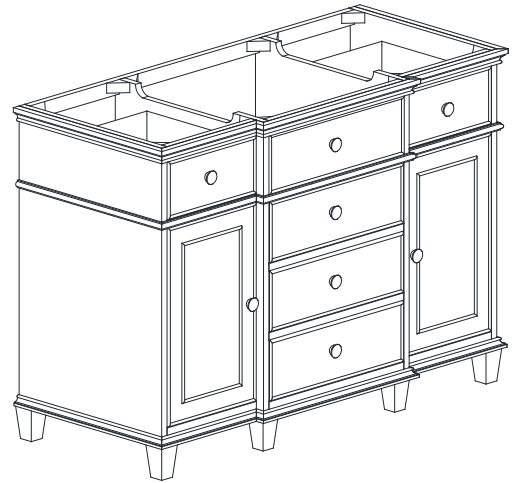

## Features

- Solid poplar wood frame, Birch veneer MDF
- 2 soft-close doors
- 5 soft-close drawers, 2 interior shelves
- Brushed nickel finished hardware
- Adjustable height levelers

## Nominal Dimension

- 48W x 21.5D x 34H inches