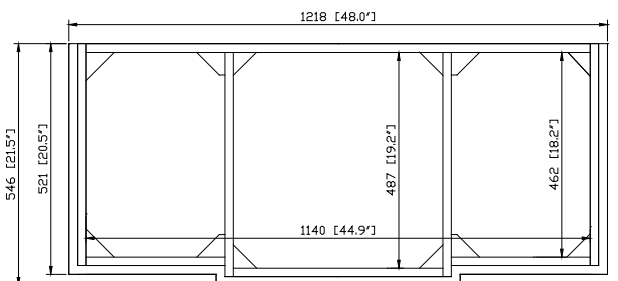

## Nominal Dimension

- 48W x 21.5D x 34H inches

## Product Diagrams

Front

Back

Side

Top