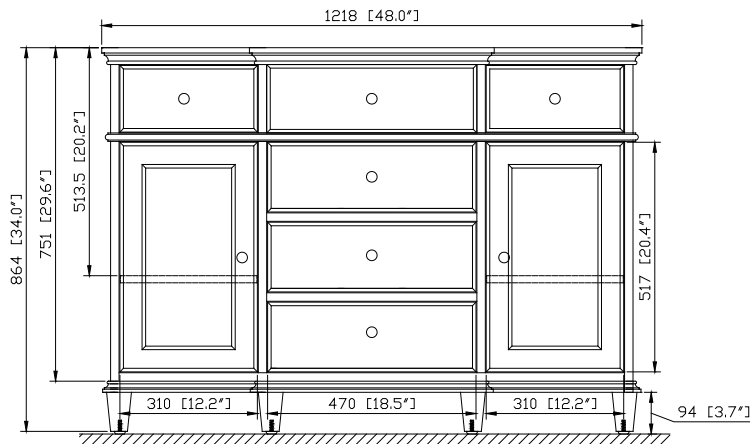

Product Diagrams

Front