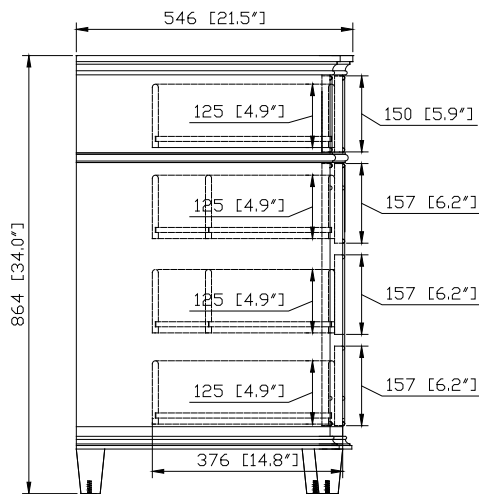

## Nominal Dimension

- 48W x 21.5D x 34H inches

## Components

Mirror	WINDSOR -M30-WT	WINDSOR -M34-WT
	WINDSOR -M30-WT	WINDSOR -M34-WT
Vanity Top	WINDSOR-SUT49GB	
Sink	CUM18WT	CUM18LN

## Product Diagrams

Front

Back

Side

Top