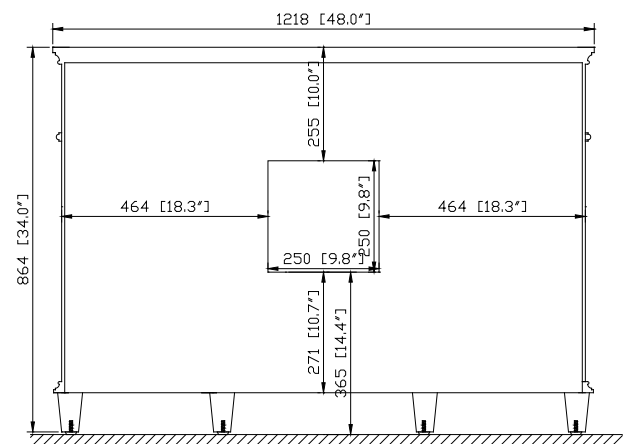

Avanity

WINDSOR -V48-WA/WINDSOR -V48-WT

Features

- Solid poplar wood frame, Birch veneer MDF
- 2 soft-close doors
- 5 soft-close drawers, 2 interior shelves
- Brushed nickel finished hardware
- Adjustable height levelers

Colors / Finishes

- •Walnut
- •White

Nominal Dimension

- 48W x 21.5D x 34H inches

Components

Mirror	WINDSOR -M30-WT	WINDSOR -M34-WT
	WINDSOR -M30-WT	WINDSOR -M34-WT
Vanity Top	WINDSOR-SUT49GB	
Sink	CUM18WT	CUM18LN

Product Diagrams

Back

Side

Top