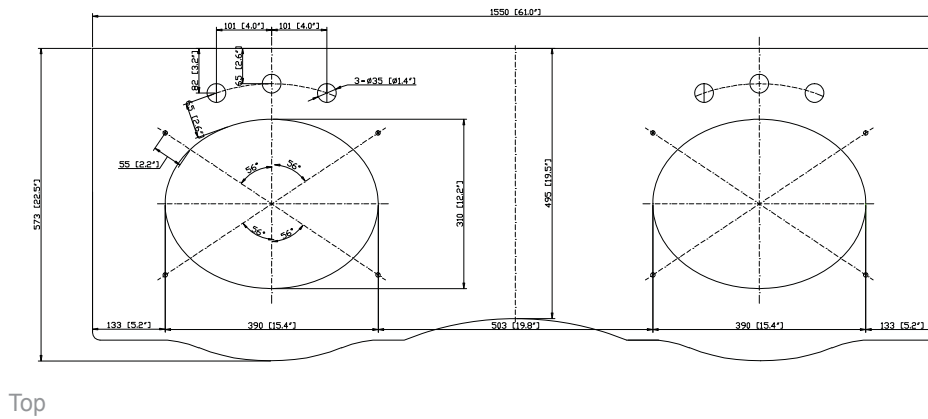

## Features

- Natural imperial brown granite
- Top cutout for dual undermount sinks
- Top pre-drilled for 8" widespread faucet
- 4" backsplash included

## Nominal Dimension

- 61W x 22.5D x 0.7H inches
- 1550 x 573 x 18 mm

## Product Diagrams

*Avanity*

CUM18LN / CUM18WT

**Features**

- Vitreous China
- Undermount application

**Colors / Finishes**

- WT - White
- LN - Linen

**Nominal Dimension**

- 18.1W x 15D x 7.9H inches
- 458 x 380 x 200 mm

**Components**

<b>Drain</b>	VC-DRAIN-CP	VC-DRAIN-BN					
<b>Vanity Top</b>	SUT25BK	SUT25CW	SUT25GB	SUT31BK	SUT31CW	SUT31GB	SUT37BK
	SUT37GB	SUT49BK	SUT49CW	SUT49GB	SUT37CW	SUT61BK	SUT61CW
	SUT61GB	SUT73BK	SUT73CW	SUT73GB			