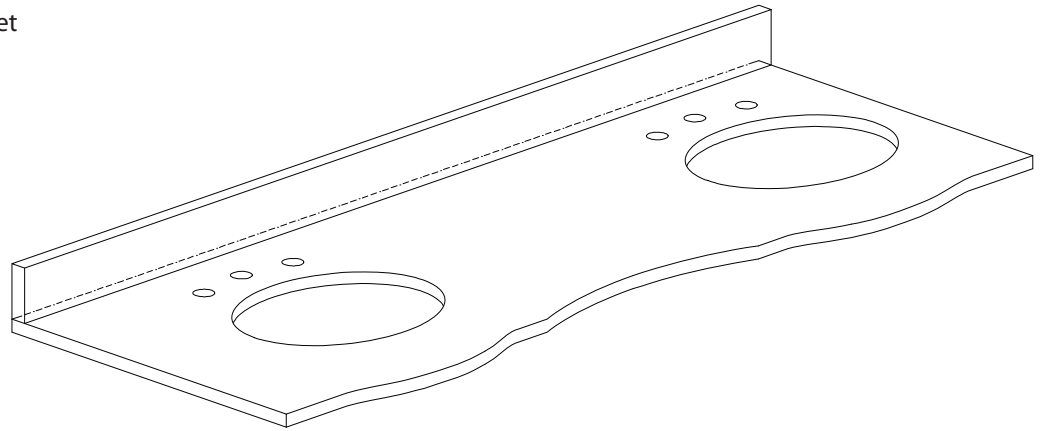

Colors / Finishes

Imperial Brown