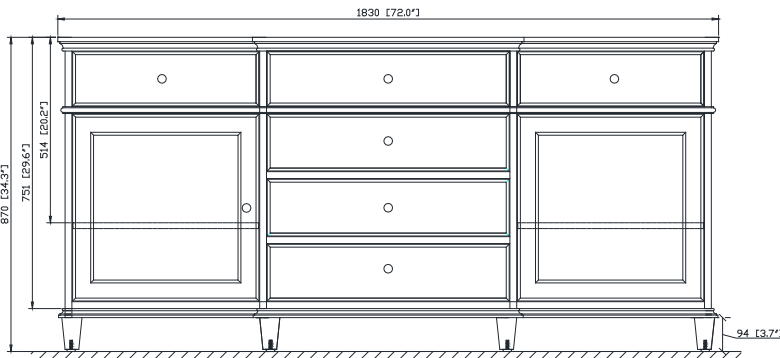

Avanity

WINDSOR -V72-WT

Features

- Solid birch frame and plywood
- Adjustable height levelers
- Under counter application

Colors / Finishes

- White

Nominal Dimension

- 72W x 22D x 34H (inches)

Components

Mirror	WINDSOR -M30-WT	WINDSOR -M34-WT
Vanity Top	WINDSOR-SUT73GB	
Sink	CUM18WT	
Linen Tower	COMING UP SOON	

Product Diagrams

Front

Back

Side

Top

For customer support please call 626 404 7678 weekdays 9:00 to 6:00 PST