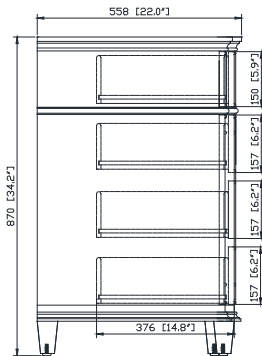

Avanity

WINDSOR -V72-WT

Features

- Solid birch frame and plywood
- Adjustable height levelers
- Under counter application

Colors / Finishes

- White

Nominal Dimension

- 72W x 22D x 34H (inches)

Components

Mirror	WINDSOR -M30-WT	WINDSOR -M34-WT
Vanity Top	WINDSOR-SUT73GB	
Sink	CUM18WT	
Linen Tower	COMING UP SOON	

Product Diagrams

Front

Back

Side

Top

For customer support please call 626 404 7678 weekdays 9:00 to 6:00 PST