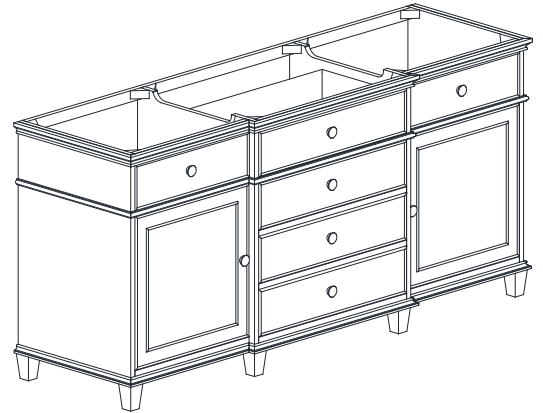

Avanity

WINDSOR -V72-WT

Features

- Solid birch frame and plywood
- Adjustable height levelers
- Under counter application

Colors / Finishes

- White

Nominal Dimension

- 72W x 22D x 34H (inches)

Components

Mirror	WINDSOR -M30-WT	WINDSOR -M34-WT
Vanity Top	WINDSOR-SUT73GB	
Sink	CUM18WT	
Linen Tower	COMING UP SOON	

Product Diagrams

Front

Back

Side

Top

For customer support please call 626 404 7678 weekdays 9:00 to 6:00 PST