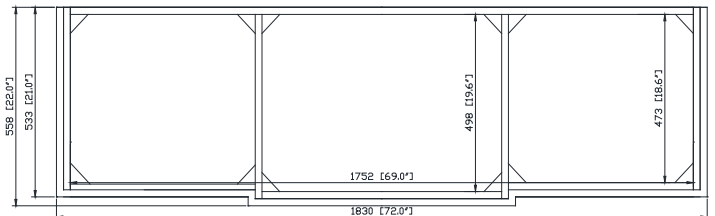

Avanity

WINDSOR -V72-WT

Features

- Solid birch frame and plywood
- Adjustable height levelers
- Under counter application

Colors / Finishes

- White

Nominal Dimension

- 72W x 22D x 34H (inches)

Components

Mirror	WINDSOR -M30-WT	WINDSOR -M34-WT
Vanity Top	WINDSOR-SUT73GB	
Sink	CUM18WT	
Linen Tower	COMING UP SOON	

Product Diagrams

Front

Back

Side

Top

For customer support please call 626 404 7678 weekdays 9:00 to 6:00 PST