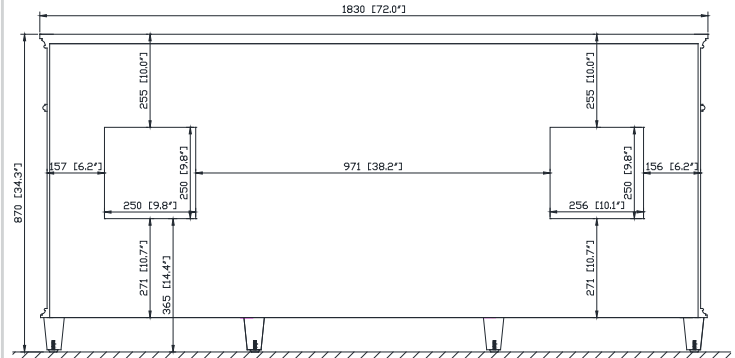

Avanity

WINDSOR -V72-WT

Features

- Solid birch frame and plywood
- Adjustable height levelers
- Under counter application

Colors / Finishes

- White

Nominal Dimension

- 72W x 22D x 34H (inches)

Components

Mirror	WINDSOR -M30-WT	WINDSOR -M34-WT
Vanity Top	WINDSOR-SUT73GB	
Sink	CUM18WT	
Linen Tower	COMING UP SOON	

Product Diagrams

Front

Back

Side

Top

For customer support please call 626 404 7678 weekdays 9:00 to 6:00 PST