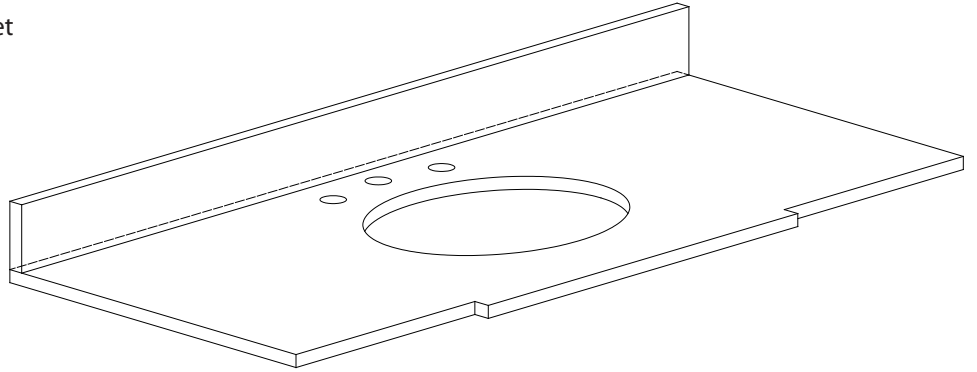

Features

- Natural black granite
- Top cutout for single undermount sink
- Top pre-drilled for 8" widespread faucet
- 4" backsplash included

Nominal Dimension

- 49W x 22D x 0.75H inches
- 1244x 560 x 18 mm

Colors / Finishes

Cream Marble

Components

Drain	CUM18WT	CUM18LN
Vanity	WINDSOR-V49-WT	WINDSOR-V49-WA

Product Diagrams

Top

Side