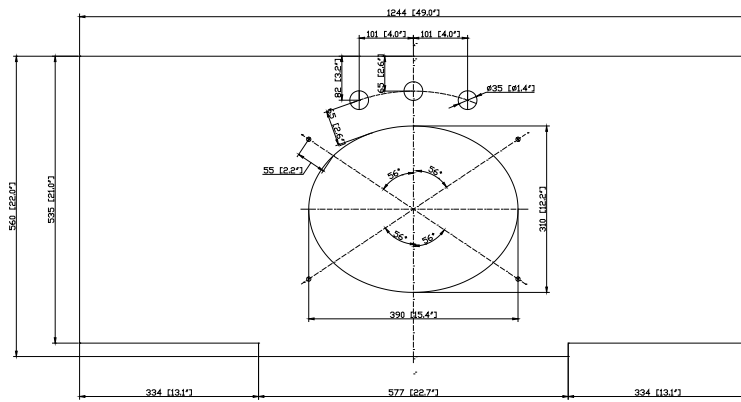

Features

- Natural black granite
- Top cutout for single undermount sink
- Top pre-drilled for 8" widespread faucet
- 4" backsplash included

Nominal Dimension

- 49W x 22D x 0.75H inches
- 1244x 560 x 18 mm

Colors / Finishes

Cream Marble

Components

Drain	CUM18WT	CUM18LN
Vanity	WINDSOR-V49-WT	WINDSOR-V49-WA

Product Diagrams

Top

Side